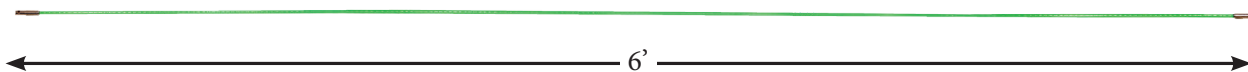

RoyRods™ 6 ft. Male/Female Quick Connect Push/Pull Rods
Part No. LS-81-701 Model RR6MF
Replacement rods on page 76.