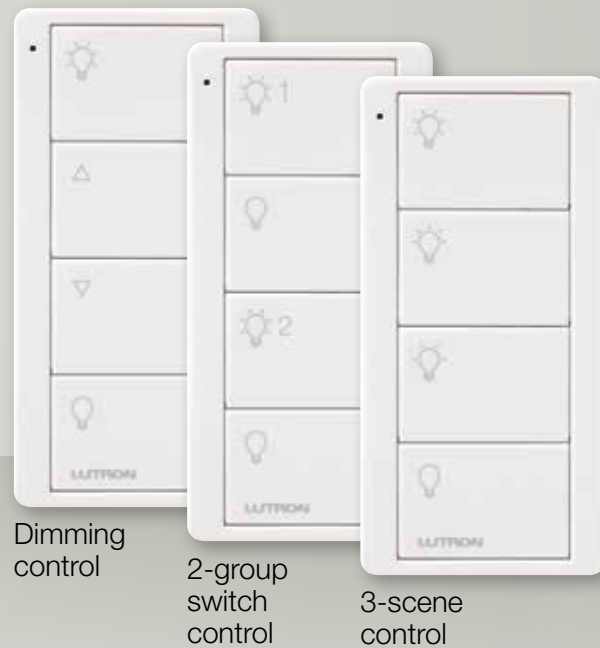

4-button Pico remote control PRO

Pico® remote control

- Provides convenient remote control
- Add a light switch without having to wire anything
- Battery powered — features a 10-year battery life
- Use as a hand-held remote, clipped to a car visor, mounted to a tabletop pedestal, or mounted to a wall
- Works with Caséta® Wireless dimmers, switches, and wireless shades

4-button Pico remote control PRO **NEW**

Choose from three options

- Dimming control— same functionality (full on/off and raise/lower) as standard Pico, but in a 4-button aesthetic
- 2-group switch control—control two groups of lights independently from one another
- 3-scene control— create three different scenes, as well as turn all lights off

Note: light/shade and shade-only 4-button remotes also available.
Visit www.lutron.com/pico for information on model numbers and engraving options