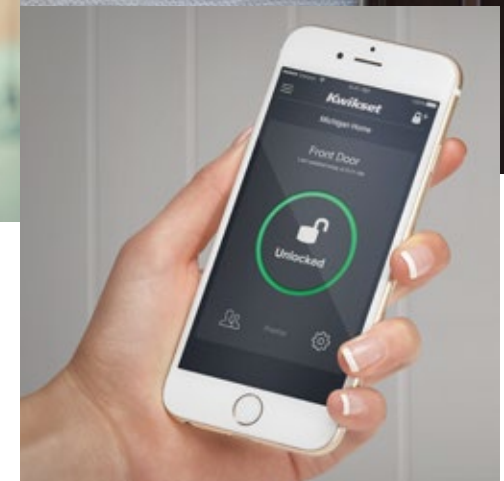

INCREASE SYSTEM USAGE

The end consumer may not interact with their security panel on a daily basis, however what they will interact with is their entryway. By creating direct links from your lockset to your security panel, you are creating a lifestyle in which the system is being used on a regular basis.

PROVIDE THE TOTAL SECURITY SOLUTION

Integrating a connected lockset is no longer just about access control. By creating connections, or scenes, from the lock to other devices in the home such as doorbells, video cameras, alarm panels, thermostats, lighting and more, you are providing a total home security solution that protects what matters most.