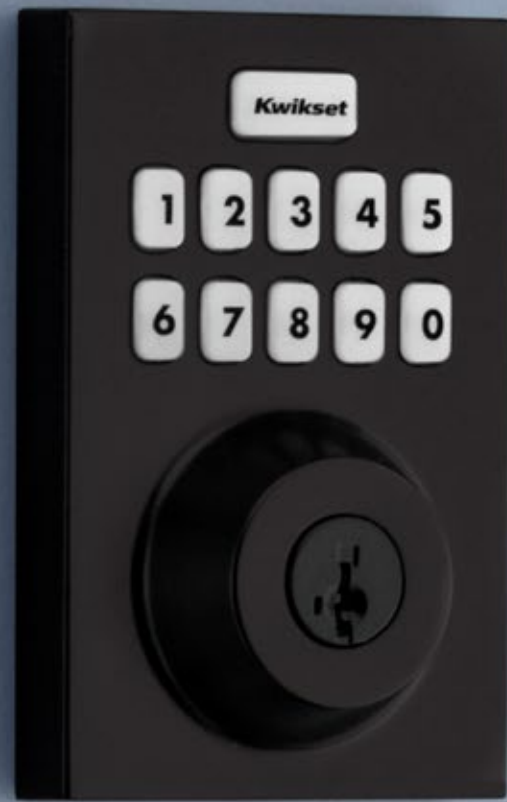

Dimensions	A	B	C	D
Interior	2 23/32" (69.1 mm)	5 25/32" (146.6 mm)	1 15/16" (49.5 mm)	4 19/32" (116.5 mm)
Exterior	2 13/16" (71.43 mm)	4 9/16" (115.887 mm)	1 1/4" (31.75 mm)	---

The Home Connect 620 is a keypad electronic deadbolt that offers a traditional style, innovative security and features.

- 250 under codes
- Z-Wave 700
- S2 Secure Network Enrollment
- SmartStart Network Pre-Enrollment

Part #	Item Description	Product Type	Finish
98930-001	HC620 TRL ZW700 15 SMT RCALFD RCS BP	Home Connect 620 with Z-Wave 700 Chipset	Satin Nickel
98930-002	HC620 TRL ZW700 11P SMT RCALFD RCS BP	Home Connect 620 with Z-Wave 700 Chipset	Venetian Bronze
98930-003	HC620 TRL ZW700 L03 SMT RCALFD RCS BP	Home Connect 620 with Z-Wave 700 Chipset	Lifetime Polished Brass

L03/3 Polished Brass

11P Venetian Bronze

15 Satin Nickel

Product Features

- 250 under codes
- Z-Wave 700
- S2 Secure Network Enrollment Auto Lock
- SmartStart Network Pre-Enrollment

HomeConnect™ 620
Contemporary Keypad Deadbolt

Dimensions	A	B	C	D
Interior	2 23/32" (69.1 mm)	5 25/32" (146.6 mm)	2 1/8" (53.97 mm)	4 1/2" (114.3 mm)
Exterior	2 25/32" (70.64 mm)	4 5/16" (109.53 mm)	1 1/4" (31.75 mm)	---

The Home Connect 620 is a keypad electronic deadbolt that offers a modern contemporary style, innovative security and features.