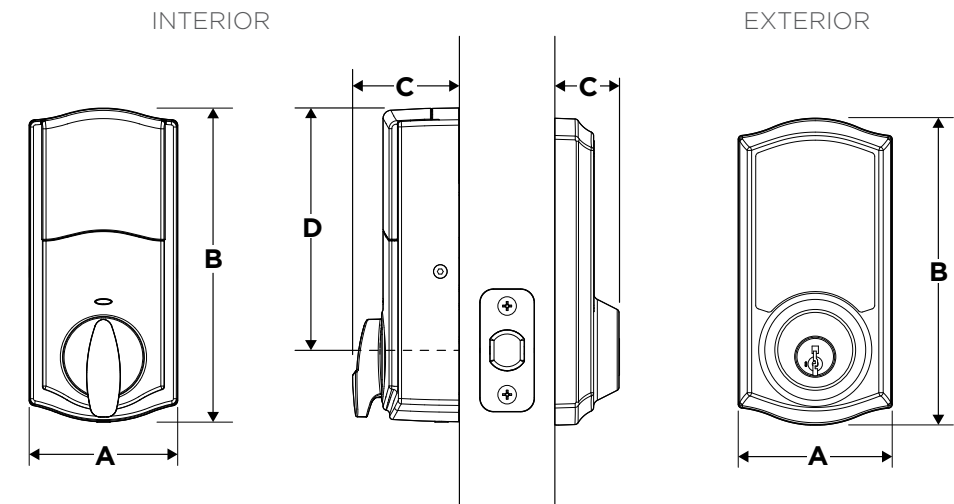

SmartCode™ 916
Traditional Touchscreen Deadbolt

Dimensions	A	B	C	D
Interior	2 3/4" (70 mm)	5 3/4" (146 mm)	1 15/16" (49 mm)	4 9/16" (116 mm)
Exterior	2 13/16" (72 mm)	5 5/8" (143 mm)	1 3/16" (30 mm)	---