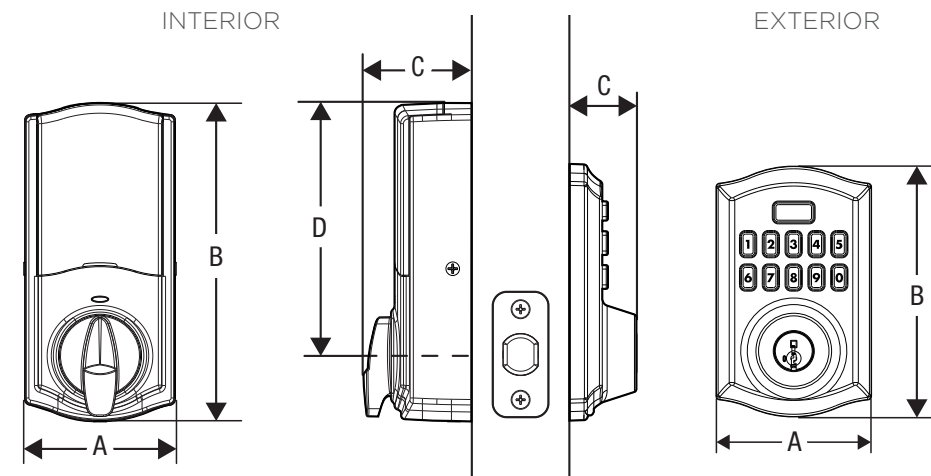

Dimensions	A	B	C	D
Interior	2 23/32" (69.1 mm)	5 25/32" (146.6 mm)	1 15/16" (49.5 mm)	4 19/32" (116.5 mm)
Exterior	2 13/16" (71.43 mm)	4 9/16" (115.887 mm)	1 1/4" (31.75 mm)	---

The Home Connect 620 is a keypad electronic deadbolt that offers a traditional style, innovative security and features.

Dimensions	A	B	C	D
Interior	2 23/32" (69.1 mm)	5 25/32" (146.6 mm)	2 1/8" (53.97 mm)	4 1/2" (114.3 mm)
Exterior	2 25/32" (70.64 mm)	4 5/16" (109.53 mm)	1 1/4" (31.75 mm)	---

The Home Connect 620 is a keypad electronic deadbolt that offers a modern contemporary style, innovative security and features.