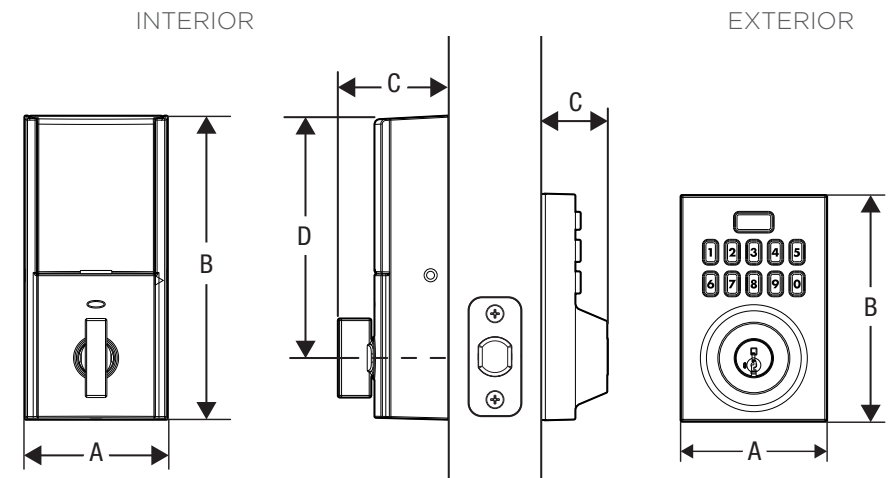

Dimensions	A	B	C	D
Interior	2 23/32" (69.1 mm)	5 25/32" (146.6 mm)	1 15/16" (49.5 mm)	4 19/32" (116.5 mm)
Exterior	2 13/16" (71.43 mm)	4 9/16" (115.887 mm)	1 1/4" (31.75 mm)	---

The Home Connect 620 is a keypad electronic deadbolt that offers a traditional style, innovative security and features.

Dimensions	A	B	C	D
Interior	2 23/32" (69.1 mm)	5 25/32" (146.6 mm)	2 1/8" (53.97 mm)	4 1/2" (114.3 mm)
Exterior	2 25/32" (70.64 mm)	4 5/16" (109.53 mm)	1 1/4" (31.75 mm)	---

The Home Connect 620 is a keypad electronic deadbolt that offers a modern contemporary style, innovative security and features.