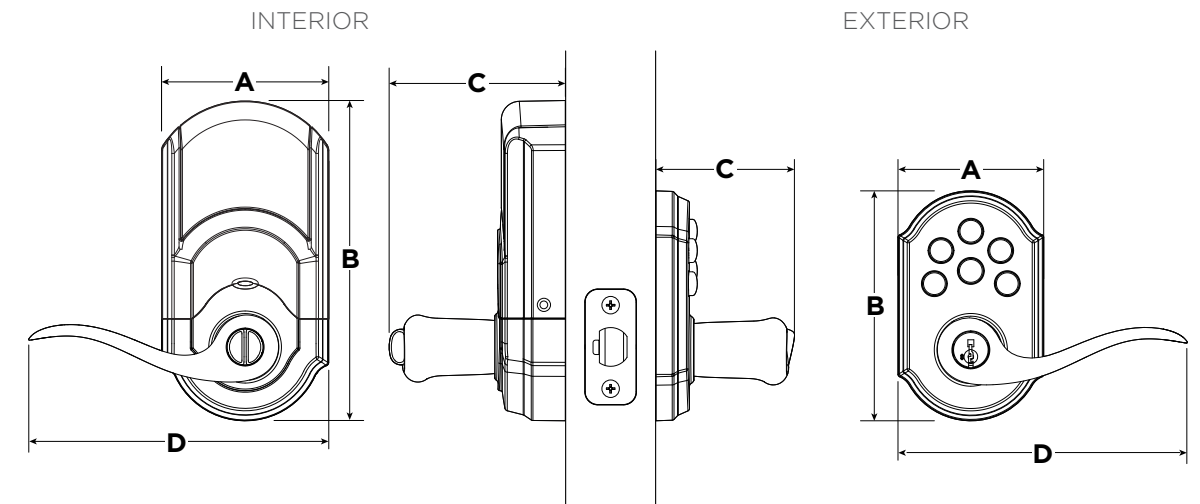

Dimensions	A	B	C	D
Interior	2 23/32" (69.1 mm)	5 25/32" (146.6 mm)	2 1/8" (53.97 mm)	4 1/2" (114.3 mm)
Exterior	2 25/32" (70.64 mm)	4 5/16" (109.53 mm)	1 1/4" (31.75 mm)	---

The Home Connect 620 is a keypad electronic deadbolt that offers a modern contemporary style, innovative security and features.

11P Venetian Bronze

15 Satin Nickel

26 Polished Chrome

514 Matte Black

Product Features

- 250 under codes
- Z-Wave 700
- S2 Secure Network Enrollment Auto Lock
- SmartStart Network Pre-Enrollment

SmartCode™ 912
Touchpad Lever

Dimensions	A	B	C	D
Interior	3 15/16" (82.15 mm)	6 3/16" (157.16 mm)	3 27/64" (86.92 mm)	5 13/16" (147.64 mm)
Exterior	2 13/16" (71.44 mm)	4 29/64" (113.11 mm)	2 11/16" (68.26 mm)	5 39/64" (142.48 mm)

The SmartCode 912 is an electronic touchpad lever recommended for securing interior rooms like home offices, wine cellars, storage rooms, and interior garage doors. The traditional design complements homes with classical, transitional, or modern décor.