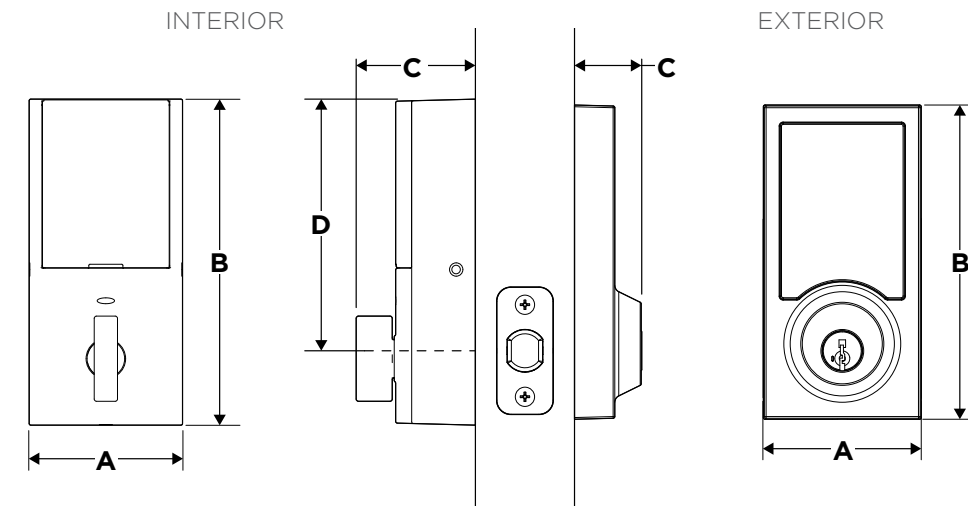

SmartCode™ 916
Contemporary Touchscreen Deadbolt

Dimensions	A	B	C	D
Interior	2 11/16" (68.6 mm)	5 3/4" (146 mm)	2 3/32" (53.3 mm)	4 9/16" (116 mm)
Exterior	2 25/32" (70.7 mm)	5 17/32" (140.7 mm)	1 3/16" (30 mm)	---