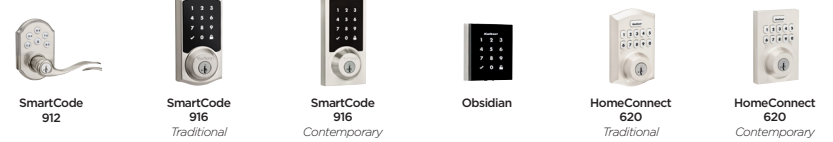

#1 SELLING U.S. LOCK BRAND*

HOW DOES INCORPORATING ACCESS CONTROL HELP YOU?

- ✓ Increase RMR
- ✓ Increase system usage
- ✓ Increase customer retention
- ✓ Provide the total security solution

Incorporating connected locksets into your customers' total security solution will provide otherwise unseen benefits. Whether interested in safety and security, remote access control or everyday convenience, Kwikset provides the products that give your customers the solutions they are looking for.

Innovative Security

- Full 128-Bit Encryption Security
- Motorized Deadbolt - enables true remote locking and unlocking
- SmartKey Security™

Easy Integration

-  Wireless Protocol
- Replaces Existing Deadbolt with just a screwdriver
- 4 AA Batteries (no hard wiring) - batteries last for approximately 1 year

	Single cylinder deadbolt		•	•		•	•
	Keyed entry lever	•					
	Keywayless deadbolt				•		
Door Prep	1 ½" & 2 ½" diameter fachole & 1" diameter latch hole	•	•	•	•	•	•
Backset	Adjustable 2 ¾" or 2 ¾"	•	•	•	•	•	•
Door Thickness	1 ¾" - 2" automatic adjustment		•	•	•	•	•
	1 ¾" - 1 ¾" automatic adjustment	•					
Cylinder	SmartKey Security™	•	•	•	N/A	•	•
Bore Size	1 ½" or 2 ½"	•	•	•	•	•	•
Latch	Round corner adjustable 2 ¾" x 2 ¾"	•	•	•	•	•	•
	1" throw, steel deadbolt		•	•	•	•	•
Bolt	½" throw	•					
	1" throw, steel deadbolt		•	•	•	•	•
Door Handing	Reversible	•	•	•	•	•	•
User Codes	30 User Codes	•	•	•	•		
	250 User Codes					•	•
	 Polished Brass	99120-039				98930-003	
	 Satin Nickel	99120-037	99160-020	99160-016	99540-001	98930-001	98930-004
	 Polished Chrome			99160-018			98930-006
	 Venetian Bronze	99120-038	99160-021	99160-017	99540-002	98930-002	98930-005
	 Matte Black			99160-028			98930-007