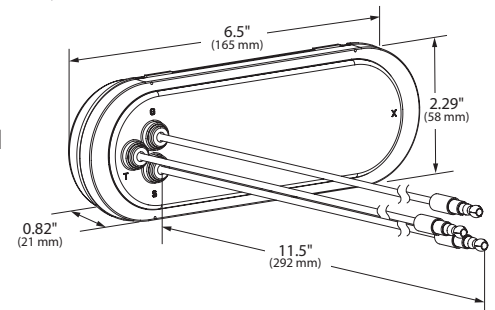

SuperNova® LED Oval Stop / Tail / Turn Lamp

Data Sheet

STOP / TAIL / TURN

LED

PRODUCT SPECIFICATIONS

MATERIAL: ABS/ACRYLIC

FMVSS: S/T/T - I, P2, S, T

ANSI/SAE: S279.14 (ASABE S279.14)*

Improved performance meets new legal specifications

- Encapsulant potting for circuit board component protection
- Sealed connector for maximum moisture and corrosion protection
- Enhanced lens optics meet ASABE S279 lighting specifications for agricultural equipment when mounted in a surface mount bracket*
- Hermetic lens-to-housing seal
- Meets specifications for vertical and horizontal mounting

* Surface mount brackets: 42152, 42153, 43172

Part Number	Mounting	Connection	Operating Voltage	Amperage
53962 - RED	GROMMET MOUNT	MALE PIN	12V	.28A (I,S)/.02A (T)
53592 - RED	GRAY THEFT-RESISTANT FLANGE	MALE PIN	12V	.28A(I,S)/.02A(T)
53622 - RED	BLACK THEFT-RESISTANT FLANGE	MALE PIN	12V	.28A(I,S)/.02A(T)
53972 - RED	STAINLESS STEEL THEFT-RESISTANT FLANGE	MALE PIN	12V	.28A(I,S)/.02A(T)
52072 - RED	GROMMET MOUNT	MALE PIN	24V	.18A(I,S)/.013A(T)
53122 - RED	KIT (53962 + 92420 + 67005)	MALE PIN	12V	.28A(I,S)/.02A(T)
53963 - YELLOW	GROMMET MOUNT	MALE PIN	12V	.28A(I,S)
53593 - YELLOW	GRAY THEFT-RESISTANT FLANGE	MALE PIN	12V	.28A(I,S)
53623 - YELLOW	BLACK THEFT-RESISTANT FLANGE	MALE PIN	12V	.28A(I,S)
53973 - YELLOW	STAINLESS STEEL THEFT-RESISTANT FLANGE	MALE PIN	12V	.28A(I,S)
52073 - YELLOW	GROMMET MOUNT	MALE PIN	24V	.18A(I,S)
53123 - YELLOW	KIT (53963 + 92420 + 67005)	MALE PIN	12V	.28A(I,S)
54792 - RED	GROMMET MOUNT	HARD WIRED	12V	.28A(I,S)/.02A(T)
54802 - RED, CLEAR LENS	GROMMET MOUNT	HARD WIRED	12V	.28A(I,S)/.02A(T)