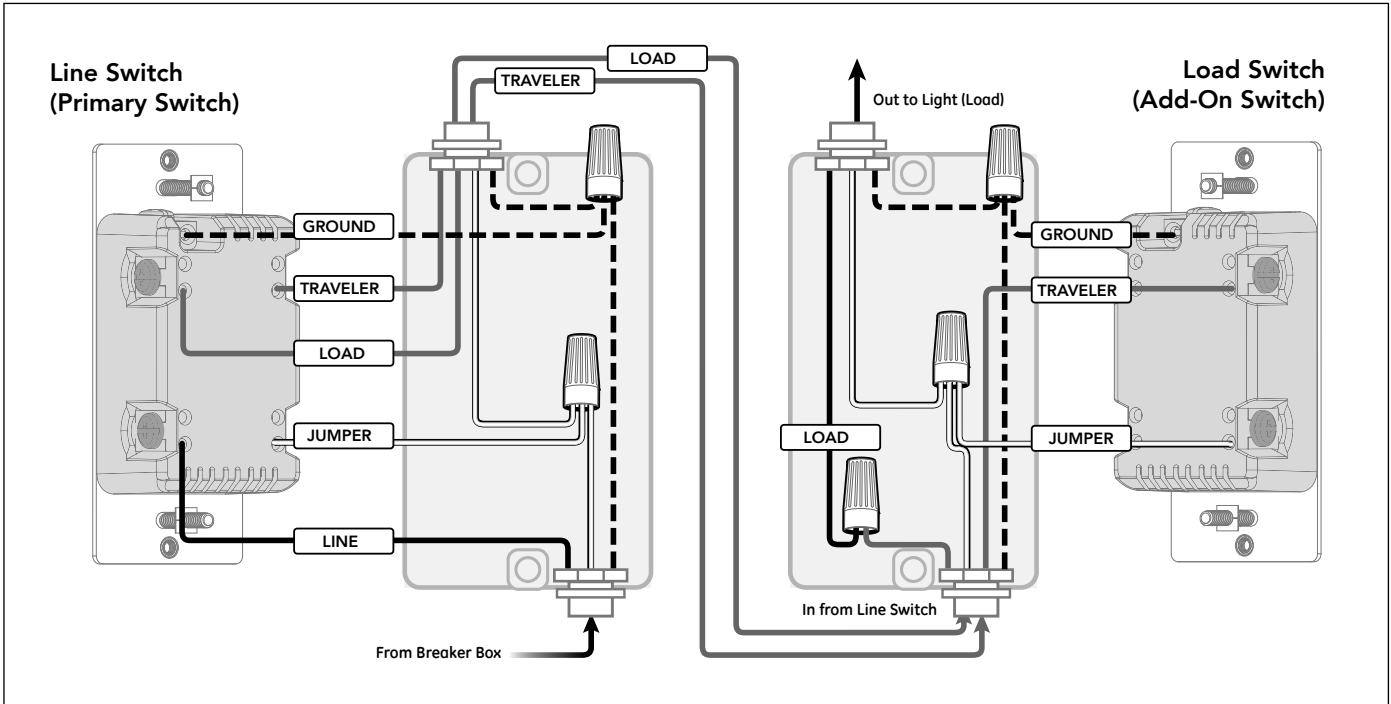

Jasco In-wall Toggle Add-On Switch

JASCO®

QUICKFIT™
SIMPLEWIRE™

Specifications

Power: 120-277VAC, 60Hz

Operating Temperature: 32-104° F (0-40° C)

Switch must be mounted indoors

Design Features

- 46200 For use in 3, 4, 5, or 6-way wiring configurations with:
Jasco Zigbee 3.0 models: 43084 and 43090
Jasco 500 Series Z-Wave models: 46202 and 46204
Z-Wave Commercial Grade models: 43106 and 43107
Zigbee 3.0 Commercial Grade models: 43122, 43124 and 43090
- Requires wiring connections Neutral, Traveler and Ground
- QuickFit™ – Improved components reduce the housing depth by up to 20 percent compared to previous models and eliminated the need for heat tabs. QuickFit enhancements are the ideal solution for older-style switch boxes, multi-gang configurations or any other application with limited space
- SimpleWire™ – Dual ground ports, which are offset to avoid switch box mounting screws, support daisy-chaining in multi-switch setups
- Uses a standard toggle wall plate (wall plate not included)
- Toggle style switch to match existing switches
- Maximum number of Add-On Switches connected to primary switch: 4
- Maximum traveler wire distance: 300ft., interconnected between 4 Add-On switches
- No more than 75ft between each switch
- Maximum traveler wire distance between primary and (1) Add-On switch: 200ft
- Not for direct control of load (Not a standalone switch)

Multi-Location Wiring

Space-Saving Screw Terminals

Installation Recommendations:

- Insert wire into port and tighten screw. Do not wrap wire around screw
- Indoor use only
- Wallplates sold separately
- Trilingual Instruction manual – (English, French, Spanish)