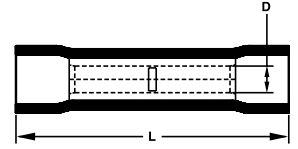

Vinyl Insulated Butt Splice Dimensions

Wire Range (AWG)	Wire Range (mm ²)	Max. Wire Ins. Dia. (in.)	Max. Wire Ins. Dia. (mm)	Dimensions (in.)		Dimensions (mm)		Cat. No
				L	D	L	D	
22-18	0.5-1.0	.157	4.0	.986	.067	24.6	1.7	83-9281 84-9281
16-14	1.5-2.5	.177	4.5	.986	.091	24.6	2.3	83-9291 84-9291
12-10	4.0-6.0	.248	6.3	1.043	1.34	26.5	3.4	83-9301 84-9301