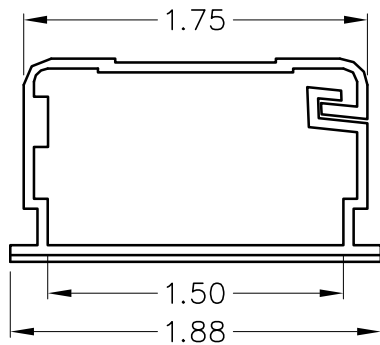

1 3/4"W x 1"H x 6'L Raceway

PRODUCT SPECIFICATION

Package includes:

- A. 1ft, 1 3/4"W x 1"H Raceway
(Ordered by 6ft Increments)
- B. Installation Instructions, 1 sheet

Features and Benefits:

- Designed to blend in and conceal voice, data, coax, audio, video, and fiber cables in office and residential environments
- Integrated one piece latching system provides a simple and quick install
- Adhesive backing allows a secure and permanent placement
- Easy to cut, trim, and paint to fit virtually any decor and application layout
- Accommodates a wide variety of outlet boxes including IC108SB Elite surface mount boxes, IC108MMB multi-media boxes, IC107M mounting boxes, and ICACSMB junction boxes
- Used with ICACSTPE60 raceway cutting tool
- Available in ivory and white

RACEWAY, 1 3/4"W X 1"H X 6'L, 120'/BX

ITEM NO. ICRWR13SXX
DWG NO. PSRWR13S00

REV. A
PAGE NO. 1

CUSTOMER CARE / TECHNICAL SUPPORT * CSR@ICC.COM / 888-ASK-4-ICC (275-4422) * 14700 Alondra Blvd., La Mirada, CA 90638 * www.icc.com

NOTE: UNLESS OTHERWISE SPECIFIED

1. MATERIAL: PVC, UL 94V-0
2. COLOR: XX: IV-IVORY & WH-WHITE

RACEWAY, 1 3/4"W X 1"H X 6'L, 120'/BX		 <i>PremiumProducts</i> <i>ProvenPerformance</i> <i>CompetitivePrices</i>	
ITEM NO.	ICRWR13SXX		REV. A
DWG NO.	PSRWR13S00	PAGE NO.	2