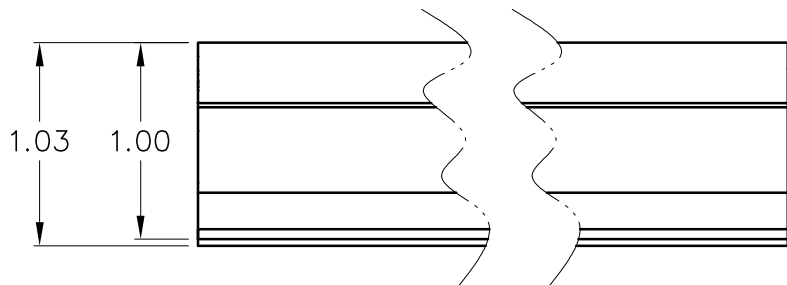

1 3/4"W x 1"H x 6'L Raceway

PRODUCT SPECIFICATION

Package includes:

- A. 1ft, 1 3/4"W x 1"H Raceway
(Ordered by 6ft Increments)
- B. Installation Instructions, 1 sheet

Features and Benefits:

- Designed to blend in and conceal voice, data, coax, audio, video, and fiber cables in office and residential environments
- Integrated one piece latching system provides a simple and quick install
- Adhesive backing allows a secure and permanent placement
- Easy to cut, trim, and paint to fit virtually any decor and application layout
- Accommodates a wide variety of outlet boxes including IC108SB Elite surface mount boxes, IC108MMB multi-media boxes, IC107M mounting boxes, and ICACSMB junction boxes
- Used with ICACSTPE60 raceway cutting tool
- Available in ivory and white

RACEWAY, 1 3/4"W X 1"H X 6'L, 120'/BX

ITEM NO. ICRWR13SXX
DWG NO. PSRWR13S00

REV. A
PAGE NO. 1

CUSTOMER CARE / TECHNICAL SUPPORT * CSR@ICC.COM / 888-ASK-4-ICC (275-4422) * 14700 Alondra Blvd., La Mirada, CA 90638 * www.icc.com

NOTE: UNLESS OTHERWISE SPECIFIED

1. MATERIAL: PVC, UL 94V-0
2. COLOR: XX: IV-IVORY & WH-WHITE

RACEWAY, 1 3/4"W X 1"H X 6'L, 120'/BX		 <i>PremiumProducts</i> <i>ProvenPerformance</i> <i>CompetitivePrices</i>	
ITEM NO.	ICRWR13SXX		REV. A
DWG NO.	PSRWR13S00	PAGE NO.	2