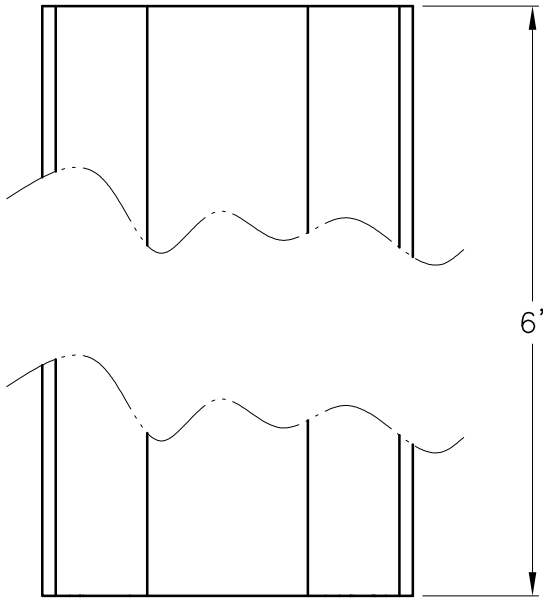

1 3/4"W x 1"H x 6'L Raceway

PRODUCT SPECIFICATION

Package includes:

- A. 1ft, 1 3/4"W x 1"H Raceway
(Ordered by 6ft Increments)
- B. Installation Instructions, 1 sheet

Features and Benefits:

- Designed to blend in and conceal voice, data, coax, audio, video, and fiber cables in office and residential environments
- Integrated one piece latching system provides a simple and quick install
- Adhesive backing allows a secure and permanent placement
- Easy to cut, trim, and paint to fit virtually any decor and application layout
- Accommodates a wide variety of outlet boxes including IC108SB Elite surface mount boxes, IC108MMB multi-media boxes, IC107M mounting boxes, and ICACSMB junction boxes
- Used with ICACSTPE60 raceway cutting tool
- Available in ivory and white

RACEWAY, 1 3/4"W X 1"H X 6'L, 120'/BX

ITEM NO. ICRWR13SXX
DWG NO. PSRWR13S00

REV. A
PAGE NO. 1

CUSTOMER CARE / TECHNICAL SUPPORT * CSR@ICC.COM / 888-ASK-4-ICC (275-4422) * 14700 Alondra Blvd., La Mirada, CA 90638 * www.icc.com

NOTE: UNLESS OTHERWISE SPECIFIED

1. MATERIAL: PVC, UL 94V-0
2. COLOR: XX: IV-IVORY & WH-WHITE

RACEWAY, 1 3/4"W X 1"H X 6'L, 120'/BX		 <i>PremiumProducts</i> <i>ProvenPerformance</i> <i>CompetitivePrices</i>	
ITEM NO.	ICRWR13SXX		REV. A
DWG NO.	PSRWR13S00	PAGE NO.	2