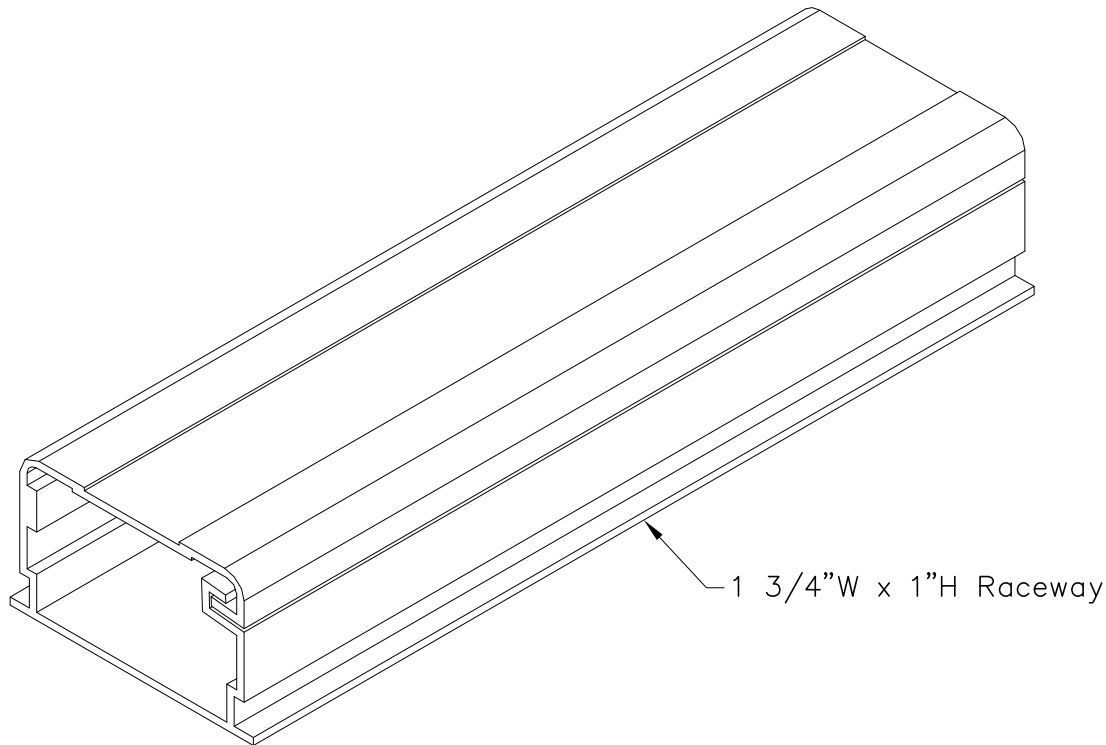

1 3/4"W x 1"H x 6'L Raceway

PRODUCT SPECIFICATION

Package includes:

- A. 1ft, 1 3/4"W x 1"H Raceway
(Ordered by 6ft Increments)
- B. Installation Instructions, 1 sheet

Features and Benefits:

- Designed to blend in and conceal voice, data, coax, audio, video, and fiber cables in office and residential environments
- Integrated one piece latching system provides a simple and quick install
- Adhesive backing allows a secure and permanent placement
- Easy to cut, trim, and paint to fit virtually any decor and application layout
- Accommodates a wide variety of outlet boxes including IC108SB Elite surface mount boxes, IC108MMB multi-media boxes, IC107M mounting boxes, and ICACSMB junction boxes
- Used with ICACSTPE60 raceway cutting tool
- Available in ivory and white

RACEWAY, 1 3/4"W X 1"H X 6'L, 120'/BX

ITEM NO. ICRWR13SXX
DWG NO. PSRWR13S00

REV. A
PAGE NO. 1

CUSTOMER CARE / TECHNICAL SUPPORT * CSR@ICC.COM / 888-ASK-4-ICC (275-4422) * 14700 Alondra Blvd., La Mirada, CA 90638 * www.icc.com

NOTE: UNLESS OTHERWISE SPECIFIED

1. MATERIAL: PVC, UL 94V-0
2. COLOR: XX: IV-IVORY & WH-WHITE

RACEWAY, 1 3/4"W X 1"H X 6'L, 120'/BX		 <i>PremiumProducts</i> <i>ProvenPerformance</i> <i>CompetitivePrices</i>	
ITEM NO.	ICRWR13SXX		REV. A
DWG NO.	PSRWR13S00	PAGE NO.	2