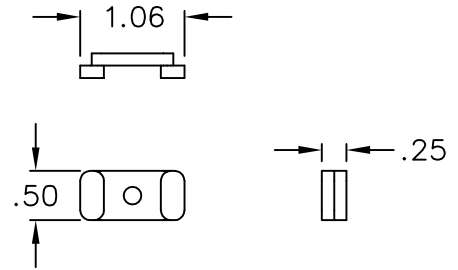

MOUNTING CLIP

NOTE: UNLESS OTHERWISE SPECIFIED

1. MATERIAL:
  - A. CEILING ENTRY: HIGH IMPACT STYRENE
  - B. MOUNTING CLIP: HIGH IMPACT STYRENE
2. COLOR: XX: IV-IVORY & WH-WHITE

CEILING ENTRY & CLIP, 3/4"			
ITEM NO.	ICRW22CMXX		REV. A
DWG NO.	PSRW22CM00	PAGE NO.	2

CUSTOMER CARE / TECHNICAL SUPPORT * CSR@ICC.COM / 888-ASK-4-ICC (275-4422) * 2100 E. Valencia Dr, Suite D, Fullerton, CA 92831 * www.icc.com