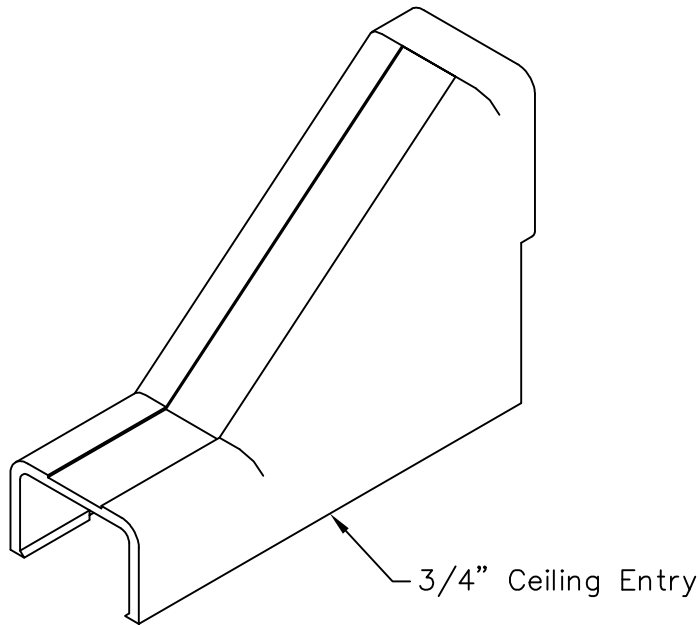

# 3/4" Ceiling Entry & Mounting Clip

### Package includes:

- A. 3/4" Ceiling Entry, 1 pc
- B. Mounting Clip, 1 pc

### Features and Benefits:

- Designed to use for cables entering from the ceiling.
- Accommodates ICRW22R, ICRWR118, and ICRWR11S 3/4"W x 1/2"H raceway sections.
- Available in ivory and white.

<b>CEILING ENTRY &amp; CLIP, 3/4"</b>			
ITEM NO.	ICRW22CMXX		REV. A
DWG NO.	PSRW22CM00		PAGE NO. 1