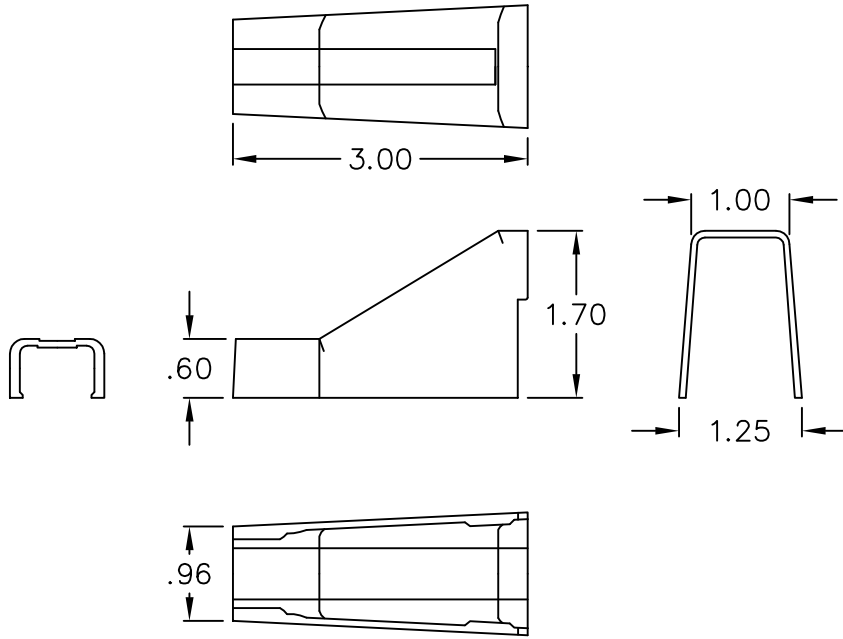

3/4" CEILING ENTRY