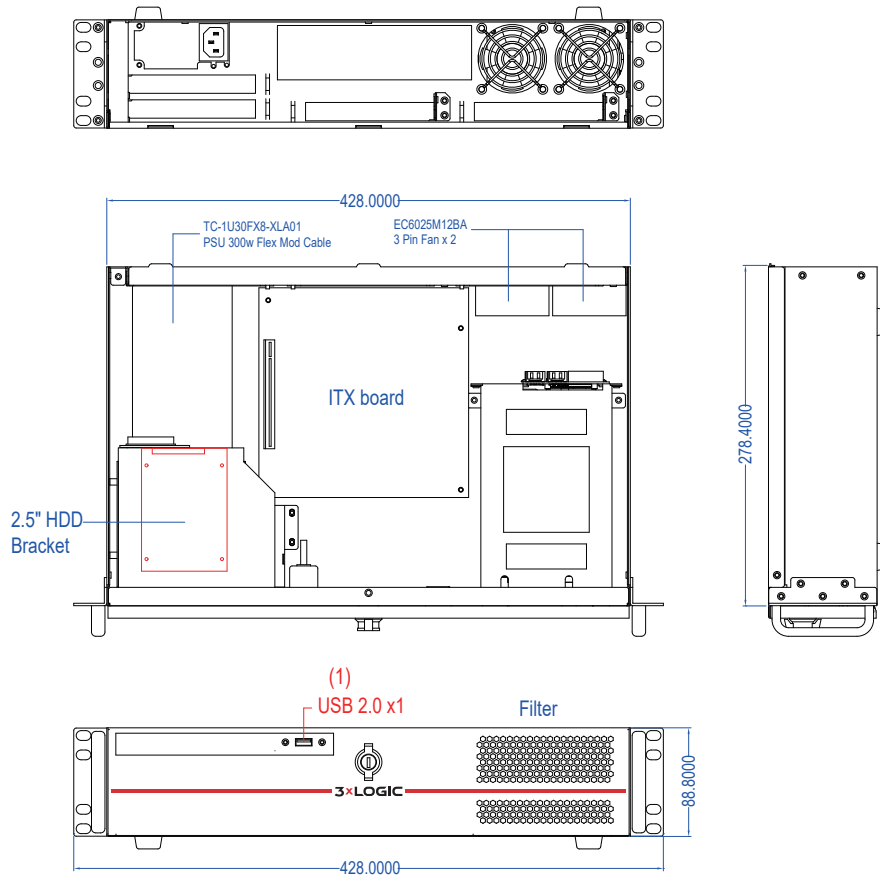

## Product Numbers

Product Number	CPU	Chassis	Licenses Included	Max Hybrid / Flex Channels	Max IP Channels	Storage Options
<b>NVR-2U-64CH</b>	Gen 10 Intel Core i5	Compact 2U (11" deep)	16 IP Licenses	0	Up to 64	Up to 54TB
<b>HVR-2U-64CH-16</b>	Gen 10 Intel Core i5	Compact 2U (11" deep)	16 IP, 16 Hybrid Licenses	Up to 16	Up to 48	Up to 54TB
<b>HVR-2U-64CH-16-HD*</b>	Gen 10 Intel Core i5	Compact 2U (11" deep)	16 IP, 16 Hybrid Licenses	Up to 16	Up to 48	Up to 54TB

\*HD analog models support both standard and HD analog cameras

Hardware			
<b>CPU</b>	Gen 10 Intel, i5, 6 Core, 12 Thread Processor	<b>Storage Capacity</b>	Up to 54TB (3 x 18TB)
<b>RAM</b>	16GB (2x 8GB)	<b>Storage Drive Type</b>	SATA HDD
<b>NIC / USB / Serial Port</b>	2 X 1GBps / Front: 1x USB 2.0; Rear: 4x USB 3.0 / 1 RS-232	<b>Hot-swappable Drives</b>	Yes, 3 removable storage bays
<b>Monitor Outputs</b>	1 x D-Sub port w/ max resolution of 1920x1200@60Hz 1 x HDMI ports 1 x DisplayPorts,  Supports up to 3 simultaneous displays	<b>Physical</b>	<b>Weight:</b> 17.0 lbs / 7.7 kg <b>Width:</b> 16.85 in / 428 mm <b>Height:</b> 3.375 in / 88.8 mm <b>Depth:</b> 11 in / 278.4 mm
<b>DisplayPort Support</b>	Max Res: 4096x2304@60 Hz. Support for DisplayPort 1.4 version, HDCP 2.3, and HDR.	<b>HDMI Support</b>	Max Res: 4096x2160@60 Hz. Support for HDMI 2.0 version, HDCP 2.2 and HDR
<b>Warranty</b>	Software: 3 Years Hardware: 3 Years	<b>Physical OS Drive</b>	256GB M.2 NVME SSD
<b>IP Camera Inputs</b>	Up to 64 Channels (48 for HVR)	<b>Operating Temperature</b>	40° to 95°F / 4.5° to 35° C
<b>Audio Input Interface:</b>	3.5mm Output	<b>Storage Temperature:</b>	14° to 140°F / -10° to 60° C
<b>Certifications</b>	CE, FCC, NEMKO (US and Canada), UKCA, NDAA Compliant	<b>Electrical</b>	<b>Voltage:</b> 115VAC/60Hz; 230VAC/50Hz <b>Wattage:</b> 300 W

Back Plate Image

Dimensional Drawing

Unit: mm