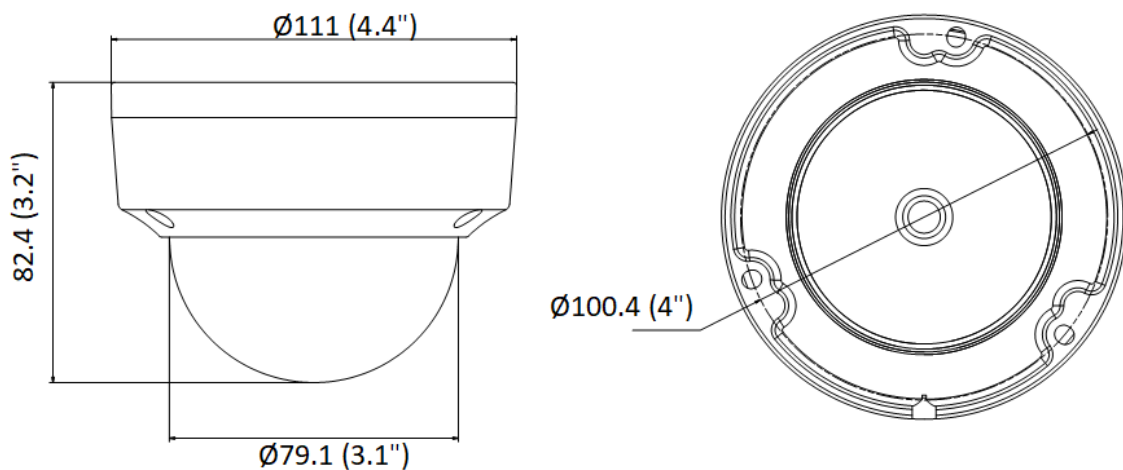

Language	32 languages English, Russian, Estonian, Bulgarian, Hungarian, Greek, German, Italian, Czech, Slovak, French, Polish, Dutch, Portuguese, Spanish, Romanian, Danish, Swedish, Norwegian, Finnish, Croatian, Slovenian, Serbian, Turkish, Korean, Traditional Chinese, Thai, Vietnamese, Japanese, Latvian, Lithuanian, Portuguese (Brazil)
General Function	Anti-flicker, three streams, heartbeat, mirror, privacy masks, password reset via e-mail, pixel counter, HTTP listening
Approval	
Protection	IP67 (IEC 60529-2013) IK10 (IEC 62262: 2002)

▪ Available Model

- DS-2CD2155FWD-I (2.8/4/6 mm)
- DS-2CD2155FWD-IS (2.8/4/6 mm)
- DS-2CD2155FWD-I (2.8 mm) (Black)

▪ Dimension

Unit: mm (inch)

▪ Accessory

▪ Optional

DS-1271ZJ-110 Pendant Mount	DS-1280ZJ-DM18 Junction Box	DS-1250ZJ Water-proof	DS-1258ZJ Wall Mount	DS-1259ZJ Inclined Ceiling Mount