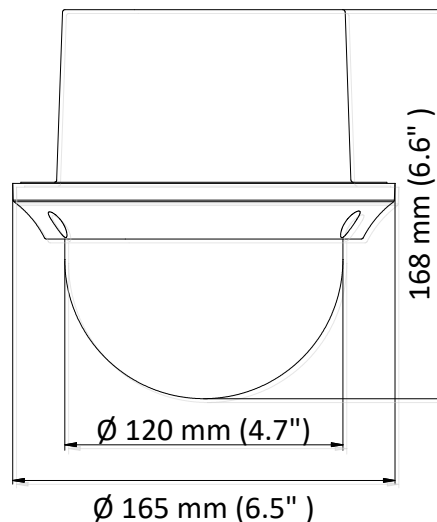

General

Power	12 VDC, maximum: 12 W
Working Temperature	14° F to 122° F (-10° C to 50° C); humidity: ≤ 90%
Protection Level	TVS 4000V lightning protection, surge protection, and voltage transient protection
Menu Language	English
Dimensions	Ø 6.5" x 6.6" (Ø 165 mm x 168 mm)
Weight	Approximately 4.41 lbs (2 kg)

Dimensions

In-Ceiling Mounting

Unit: mm