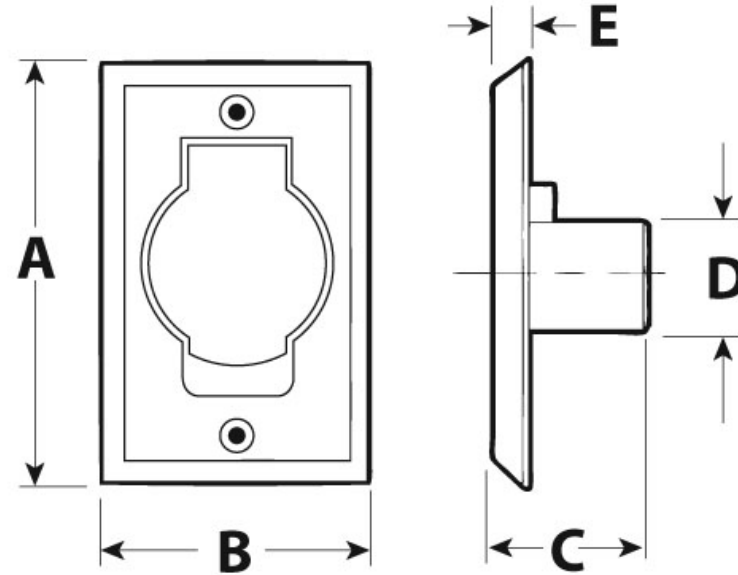

Submittal Sheet

Part Description:
Round Door Inlet Valve White

Part Number:
791500WNL

Approvals and Listings maintained by:
Canplas Industries Ltd
Canada: 1-800-461-5300 USA: 1-888-461-5307

Part #	Part UPC	Colour	Size (inches)	Ctn Qty	Ctn Bar Code	Ctn. Wt (Kgs)	Ctn. Wt (lbs)	Skid Cubic (m)	Skid Cubic (ft)	Ctns/Skid
791500WNL	662671057259	WHITE	1/2/2003	24	10662671057256	2.29	5.04	1.27	45.00	64

Dimensions (inches)

A	B	C	D	E
4.89	3.157	1.74	1.62	0.42