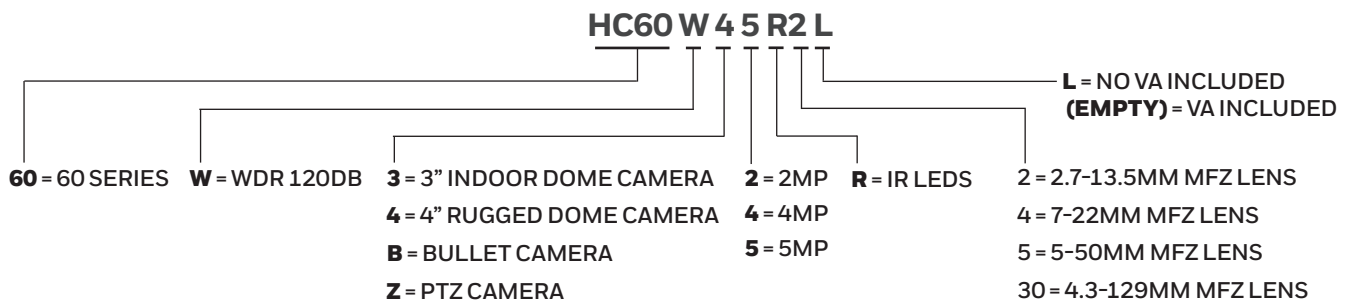

MARKET OPPORTUNITIES

These fully featured attractive cameras are perfect for various types of security installations, from complete area coverage with speed dome cameras to high resolution True Day/Night cameras for any scenario. The 60 Series provides excellent picture clarity at minimal bandwidth whilst offering maximum protection against dust and water. Boasting modern designs and offering up to 5MP high definition images, these cameras are suited for a wide range of security applications.