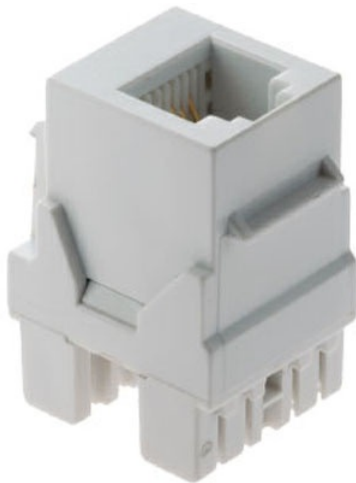

adorne Collection
adorne® RJ25 Phone Jack, Black
Part No. ACRJ25W1

Keystone insert to support up to three phone lines.

Features & Benefits

Pair with a 1-Port, 2-Port, or 4-Port adorne frame for use in an adorne Wall Plate

Innovative snap-in system makes installation fast and simple

Complete the look with a stunning, screwless adorne® Wall Plate, not included. Available in a range of contemporary colors and finishes. Coordinate with other designer switches & outlets

Easy "1-for-1" installation lets you simply upgrade your existing inserts in just minutes

Other colors available

Specifications

General Info

Product Line	Pass & Seymour	Color	White
UPC Number	804428065524	Country Of Origin	China
Application Sector	Residential/Commercial		