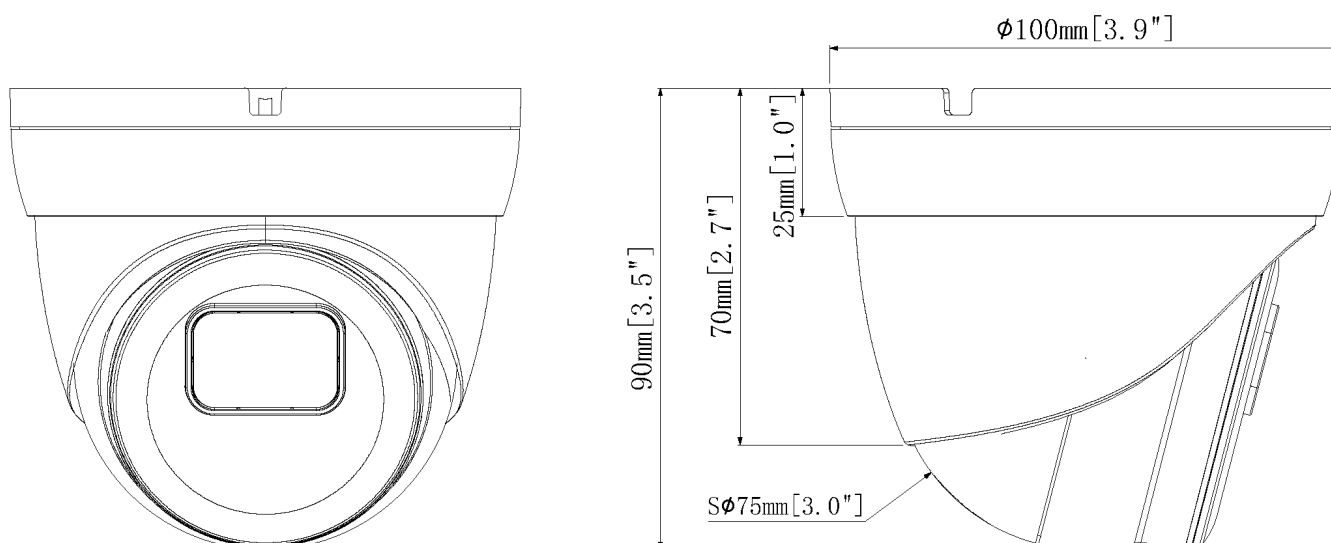

General	
Color / Material	White / Metal
Dimensions (Ø x H)	Ø100 x 90 mm (Ø3.9" x 3.5")
Weight	420 g (0.93 lb)
Ingress Protection	IP66
Regulatory	FCC and RoHS compliant
Web Interface	
Installation Management	Web-based configuration
Maintenance	Firmware upgrade through Web Browser or Utility
Access from Web Browser	Live View, Change Stream, AI Alarm Play, Color, Stop, Original Proportions, Stretch, Full Screen, Record, Capture, Digital Zoom, Audio, Pixel Counter
Language	English / German / Spanish / French / Japanese / Italian / Portuguese / Russian / Turkish
Application	
Software Supported	GV-VMS (V18.3.1 / 17.4.5 *3 <sup>rd</sup> -party license required for SW connection) GV-Control Center (V4.1.0) GV-Recording Server (V2.1.0 *3 <sup>rd</sup> -party license required for SW connection) GV-Edge Recording Manager Windows Version (V2.2.0)
Smart Device Access	GV-Eye for iOS and Android (V2.9.1)
Live Viewing	IE10 / 11 Safari V12.1 or later Firefox V52 or later Google chrome V57 or later Edge V79 or later

## Dimensions