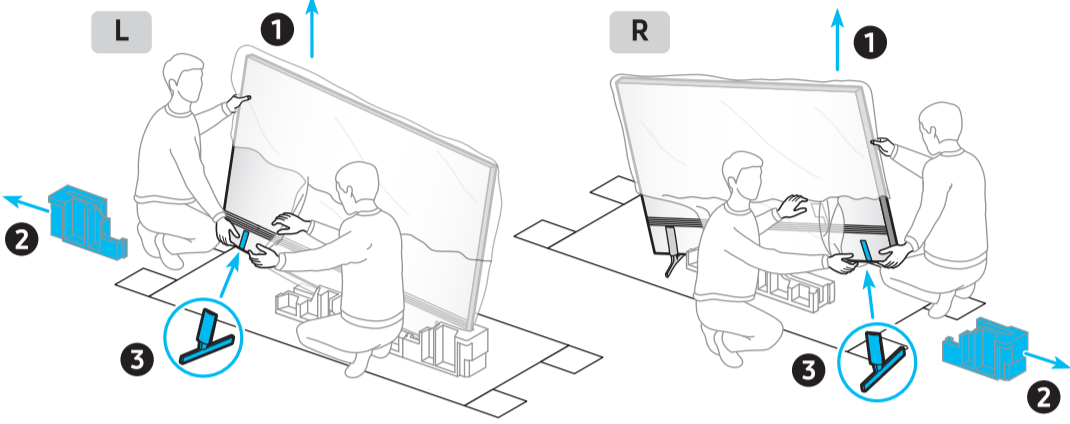

4

43"-70"

75"-85"

5

6

	A	B	C	D	E	F	G	H	I
43CU8***	38.0 inches (965.5 mm)	22.0 inches (559.8 mm)	1.0 inches (25.7 mm)	23.6 inches (600.1 mm)	24.6 inches (625.1 mm)	7.7 inches (195.1 mm)	42.5 inches	18.5 lbs (8.4 kg)	19.2 lbs (8.7 kg)
50CU8***	44.0 inches (1118.3 mm)	25.4 inches (644.6 mm)	1.0 inches (25.7 mm)	27.0 inches (684.6 mm)	28.0 inches (709.6 mm)	8.9 inches (226.3 mm)	49.5 inches	25.4 lbs (11.5 kg)	26.0 lbs (11.8 kg)
55CU8***	48.5 inches (1232.1 mm)	27.9 inches (708.8 mm)	1.0 inches (25.7 mm)	29.5 inches (748.8 mm)	30.5 inches (773.8 mm)	8.9 inches (226.3 mm)	54.6 inches	34.2 lbs (15.5 kg)	34.8 lbs (15.8 kg)
65CU8***	57.1 inches (1450.9 mm)	32.8 inches (831.9 mm)	1.0 inches (25.7 mm)	34.4 inches (874.3 mm)	35.4 inches (899.3 mm)	11.0 inches (279.4 mm)	64.5 inches	46.1 lbs (20.9 kg)	47.2 lbs (21.4 kg)
70CU8***	61.4 inches (1559.7 mm)	35.5 inches (902.6 mm)	1.0 inches (26.6 mm)	37.2 inches (945.6 mm)	38.2 inches (970.6 mm)	13.1 inches (331.9 mm)	69.5 inches	62.8 lbs (28.5 kg)	64.0 lbs (29.0 kg)
75CU8***	66.0 inches (1676.7 mm)	37.8 inches (960.3 mm)	1.0 inches (26.6 mm)	39.5 inches (1003.4 mm)	40.5 inches (1028.4 mm)	13.1 inches (331.9 mm)	74.5 inches	69.2 lbs (31.4 kg)	70.5 lbs (32.0 kg)
85CU8***	74.8 inches (1900.9 mm)	42.8 inches (1086.1 mm)	1.1 inches (26.9 mm)	44.5 inches (1131.5 mm)	45.5 inches (1156.5 mm)	15.5 inches (394.7 mm)	84.5 inches	91.5 lbs (41.5 kg)	95.9 lbs (43.5 kg)

*: 0-9, A-Z

	VESA A x B (mm)	C (mm)	D	E x 4	F (mm)	G (inches)	H (inches)	I (inches)	
43CU8***	200 x 200	11-13	C + ★	M8	1.25	7.4	15.0	6.6	
50CU8***						8.1	18.0	9.3	
55CU8***						9.3	20.2	10.6	
65CU8***	400 x 300	11-13	C + ★	M8	1.25	10.3	20.6	10.5	
70CU8***						9.5	22.7	14.0	
75CU8***						10.1	25.0	11.8	
85CU8***						600 x 400	7.5	25.5	19.3

*: 0-9, A-Z

★: Wall-Mount Bracket