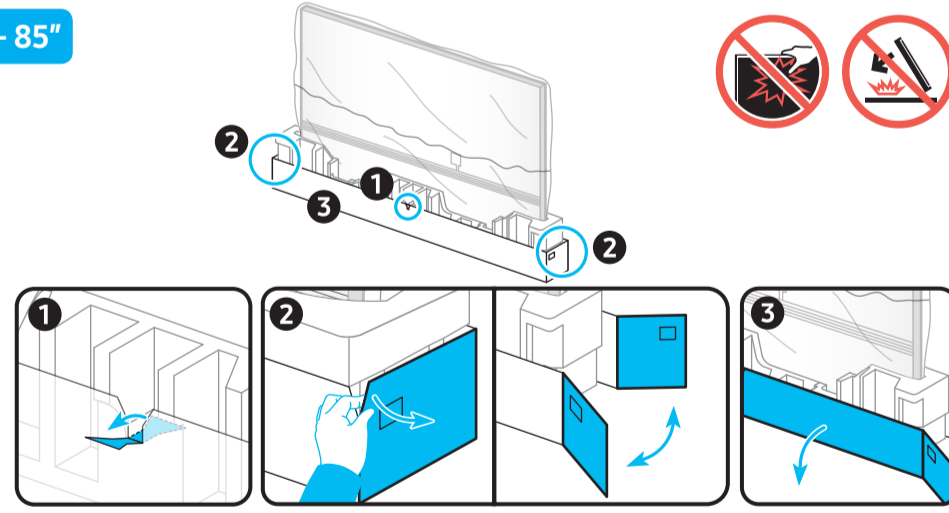

SAMSUNG

Unpacking and Installation Guide

Scan this QR code with your smart phone to see helpful videos.

BN68-15823A-02

1 43"-50"

65"-70"

55"

75"

85"

2 43"-70"

75"-85"

3