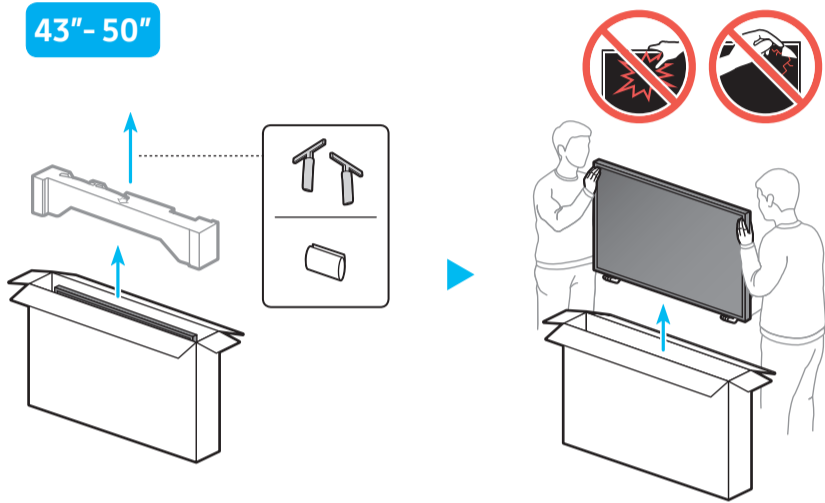

SAMSUNG

Unpacking and Installation Guide

Scan this QR code with your smart phone to see helpful videos.

BN68-15823A-02

1 43"-50"

65"-70"

55"

75"

85"

2 43"-70"

75"-85"

3