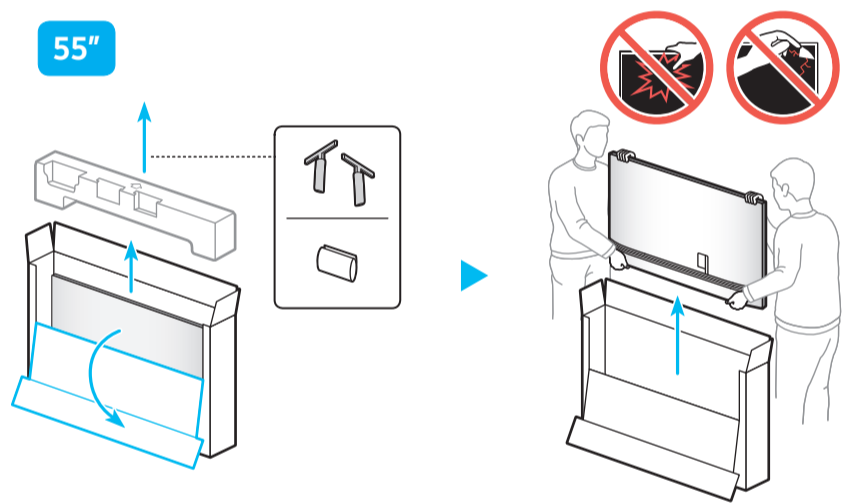

SAMSUNG

Unpacking and Installation Guide

Power Cable

Holder-Cable

Scan this QR code with your smart phone to see helpful videos.

BN68-15823A-02

Samsung Smart Remote

User Manual / Regulatory Guide

1 43"-50"

65"-70"

55"

75"

85"

2 43"-70"

75"-85"

3