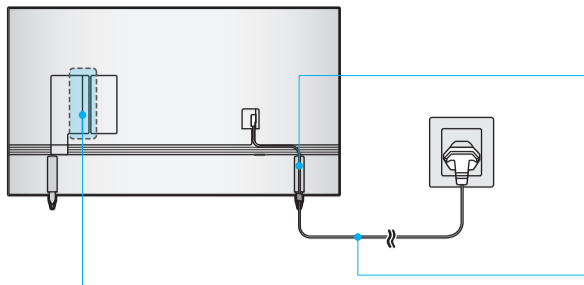

SAMSUNG

Unpacking and Installation Guide

Power Cable

Holder-Cable

Scan this QR code with your smart phone to see helpful videos.

BN68-15823A-02

Samsung Smart Remote

User Manual / Regulatory Guide

1 43"-50"

65"-70"

55"

75"

85"

2 43"-70"

75"-85"

3

*: 0-9, A-Z

	VESA A x B (mm)	C (mm)	D	E x 4	F (mm)	G (inches)	H (inches)	I (inches)
43CU8***	200 x 200	11-13	C + ★	M8	1.25	7.4	15.0	6.6
50CU8***						8.1	18.0	9.3
55CU8***						9.3	20.2	10.6
65CU8***	400 x 300	11-13	C + ★	M8	1.25	10.3	20.6	10.5
70CU8***						9.5	22.7	14.0
75CU8***						10.1	25.0	11.8
85CU8***						600 x 400	7.5	25.5