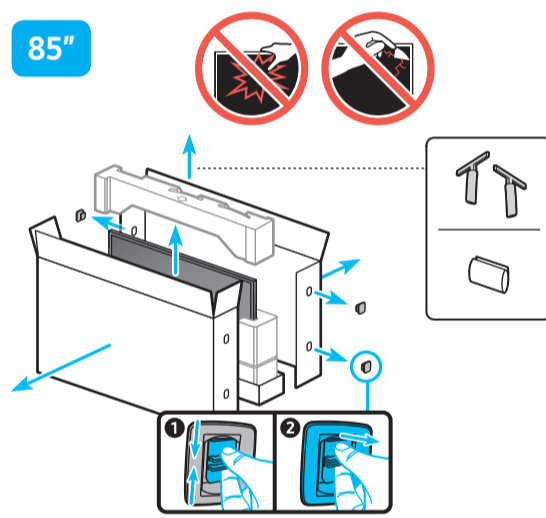

SAMSUNG

Unpacking and Installation Guide

Power Cable

Holder-Cable

Scan this QR code with your smart phone to see helpful videos.

BN68-15823A-02

Samsung Smart Remote

User Manual / Regulatory Guide

1 43"-50"

65"-70"

55"

75"

85"

2 43"-70"

75"-85"

3

*: 0-9, A-Z

	VESA A x B (mm)	C (mm)	D	E x 4	F (mm)	G (inches)	H (inches)	I (inches)
43CU8***	200 x 200	11-13	C + ★	M8	1.25	7.4	15.0	6.6
50CU8***						8.1	18.0	9.3
55CU8***						9.3	20.2	10.6
65CU8***	400 x 300	11-13	C + ★	M8	1.25	10.3	20.6	10.5
70CU8***						9.5	22.7	14.0
75CU8***						10.1	25.0	11.8
85CU8***						600 x 400	7.5	25.5