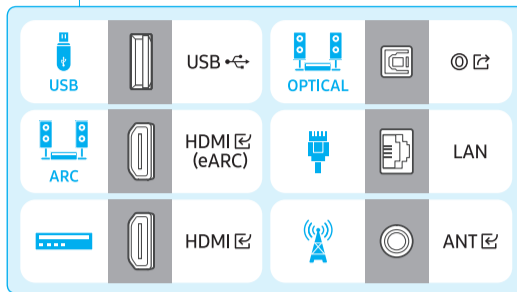

SAMSUNG

Unpacking and Installation Guide

Power Cable

Holder-Cable

Scan this QR code with your smart phone to see helpful videos.

BN68-15823A-02

Samsung Smart Remote

User Manual / Regulatory Guide