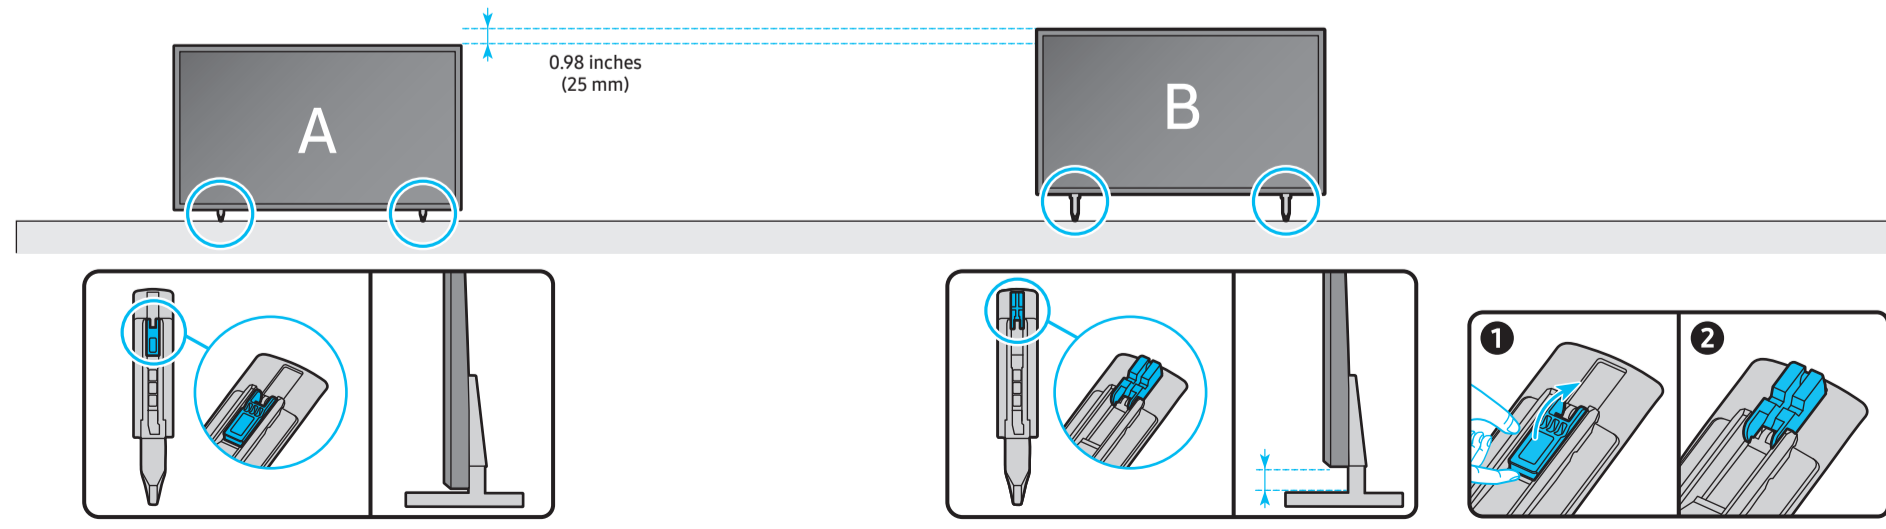

SAMSUNG

Unpacking and Installation Guide

Power Cable

Holder-Cable

Scan this QR code with your smart phone to see helpful videos.

BN68-15823A-02

Samsung Smart Remote

User Manual / Regulatory Guide

1 43"-50"

65"-70"

55"

75"

85"

2 43"-70"

75"-85"

3