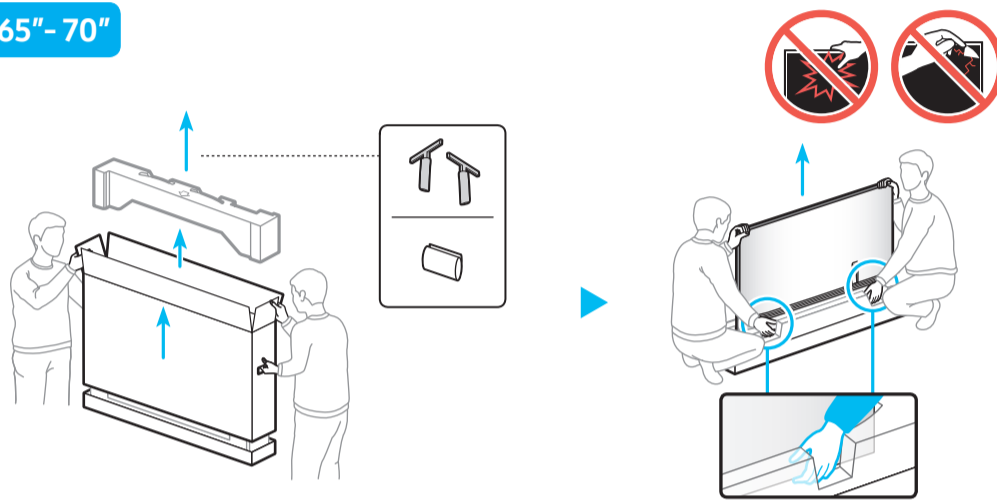

SAMSUNG

Unpacking and Installation Guide

Scan this QR code with your smart phone to see helpful videos.

BN68-15823A-02

1 43"-50"

65"-70"

55"

75"

85"

2 43"-70"

75"-85"

3