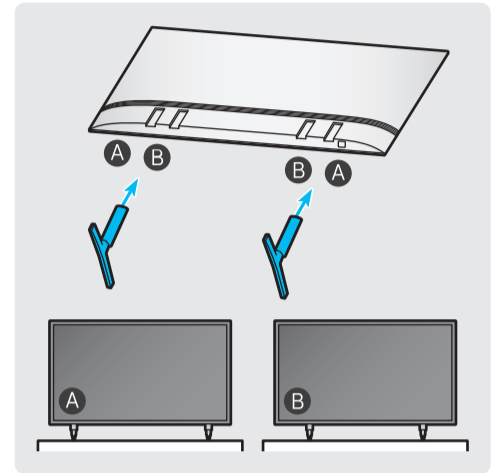

SAMSUNG

Unpacking and Installation Guide

Power Cable

Holder-Cable

Scan this QR code with your smart phone to see helpful videos.

BN68-15823A-02

Samsung Smart Remote

User Manual / Regulatory Guide

1 43"-50"

65"-70"

55"

75"

85"

2 43"-70"

75"-85"

3

4

43"-70"

75"-85"

5

6

	A	B	C	D	E	F	G	H	I
43CU8***	38.0 inches (965.5 mm)	22.0 inches (559.8 mm)	1.0 inches (25.7 mm)	23.6 inches (600.1 mm)	24.6 inches (625.1 mm)	7.7 inches (195.1 mm)	42.5 inches	18.5 lbs (8.4 kg)	19.2 lbs (8.7 kg)
50CU8***	44.0 inches (1118.3 mm)	25.4 inches (644.6 mm)	1.0 inches (25.7 mm)	27.0 inches (684.6 mm)	28.0 inches (709.6 mm)	8.9 inches (226.3 mm)	49.5 inches	25.4 lbs (11.5 kg)	26.0 lbs (11.8 kg)
55CU8***	48.5 inches (1232.1 mm)	27.9 inches (708.8 mm)	1.0 inches (25.7 mm)	29.5 inches (748.8 mm)	30.5 inches (773.8 mm)	8.9 inches (226.3 mm)	54.6 inches	34.2 lbs (15.5 kg)	34.8 lbs (15.8 kg)
65CU8***	57.1 inches (1450.9 mm)	32.8 inches (831.9 mm)	1.0 inches (25.7 mm)	34.4 inches (874.3 mm)	35.4 inches (899.3 mm)	11.0 inches (279.4 mm)	64.5 inches	46.1 lbs (20.9 kg)	47.2 lbs (21.4 kg)
70CU8***	61.4 inches (1559.7 mm)	35.5 inches (902.6 mm)	1.0 inches (26.6 mm)	37.2 inches (945.6 mm)	38.2 inches (970.6 mm)	13.1 inches (331.9 mm)	69.5 inches	62.8 lbs (28.5 kg)	64.0 lbs (29.0 kg)
75CU8***	66.0 inches (1676.7 mm)	37.8 inches (960.3 mm)	1.0 inches (26.6 mm)	39.5 inches (1003.4 mm)	40.5 inches (1028.4 mm)	13.1 inches (331.9 mm)	74.5 inches	69.2 lbs (31.4 kg)	70.5 lbs (32.0 kg)
85CU8***	74.8 inches (1900.9 mm)	42.8 inches (1086.1 mm)	1.1 inches (26.9 mm)	44.5 inches (1131.5 mm)	45.5 inches (1156.5 mm)	15.5 inches (394.7 mm)	84.5 inches	91.5 lbs (41.5 kg)	95.9 lbs (43.5 kg)