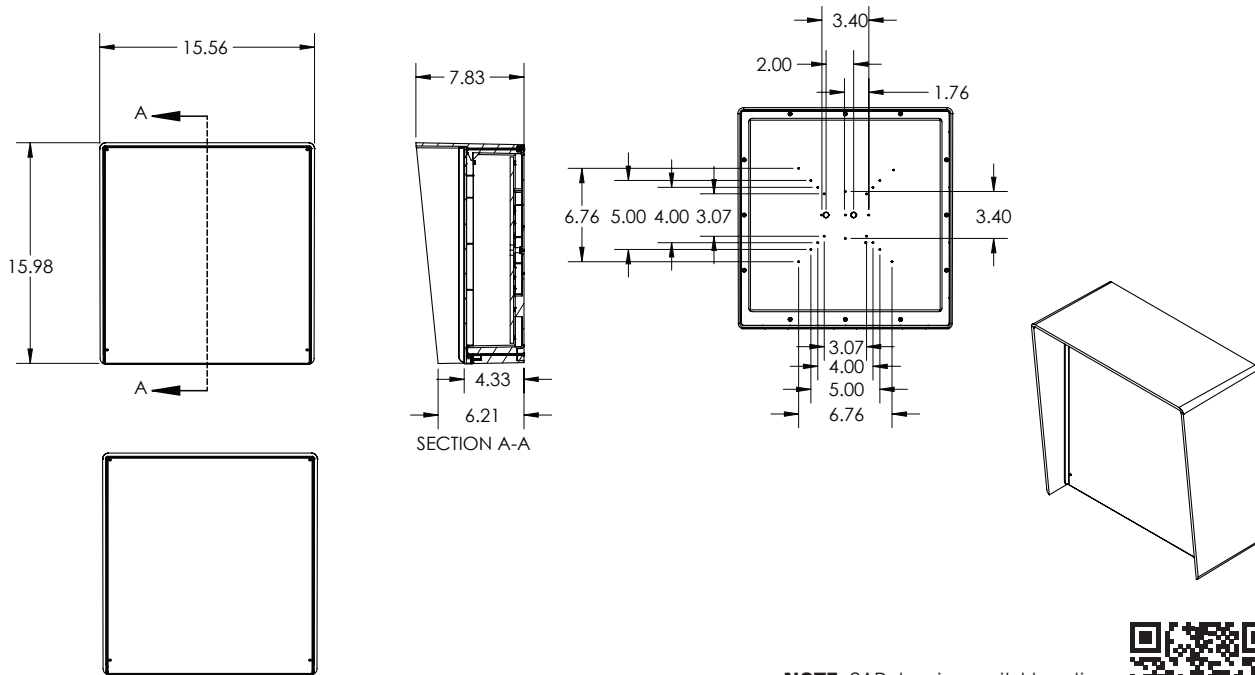

ACC-FAN-001-304

LIGHT KIT

ACC-LED-001

Model No. **MC-PC-14-E-BLK**

NOTE: CAD drawing available online.
Scan for more detail.

DATA & SPECS

Product Style	Housing
Material	Polycarbonate construction (.130" wall) with .5" ribbing
Tube	#304 Stainless steel
Face Plate	EPDM rubber
Base Plate	IP54
Cover Plate	Drill your own
Mounting Method	Drill your own mounting holes
Pretreatment	n/a
Finish	Textured to match pedestal
UV Protection	Yes
Hardware	none
Packaging	Foam wrapped and boxed individually
Package Size	17 x 17 x 7
Weight	15 lbs
Shipping Method	UPS, FedEx, or LTL freight
Compliance	NDA, Buy American, or USMCA/CUSMA (see website for details)
Warranty	1 year limited (see website for details)
Inventory Status	In-Stock (inventory levels viewable for registered users on pedestalpro.com)