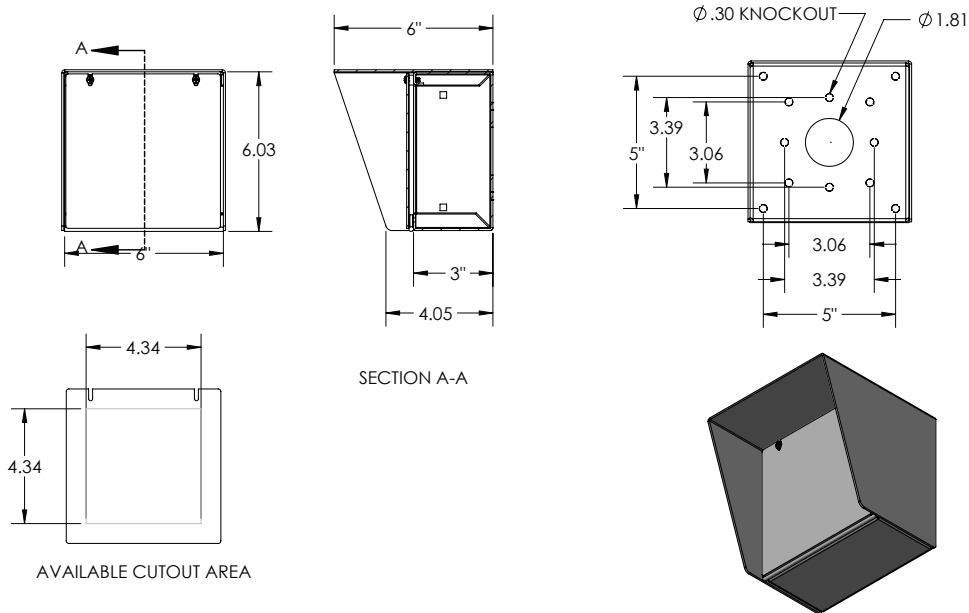

Model No. **MC-CS-06-E**

NOTE: CAD drawing available online.
Scan for more detail.

DATA & SPECS

Product Style	Housing
Material	Steel, .0749" (14 gauge)
Tube	#304 Stainless steel
Face Plate	EPDM rubber
Base Plate	IP54
Cover Plate	Yes
Mounting Method	Knockouts, qty 4+
Pretreatment	High pressure/high temperature phosphate wash and rinse
Finish	Black wrinkle powder coating (TGIC outdoor polyester)
UV Protection	Yes
Hardware	none
Packaging	Foam wrapped and boxed individually
Package Size	9 x 9 x 7
Weight	6 lbs
Shipping Method	UPS, FedEx, or LTL freight
Compliance	NDA, Buy American, or USMCA/CUSMA (see website for details)
Warranty	1 year limited (see website for details)
Inventory Status	In-Stock (inventory levels viewable for registered users on pedestalpro.com)

SIMILAR PRODUCTS