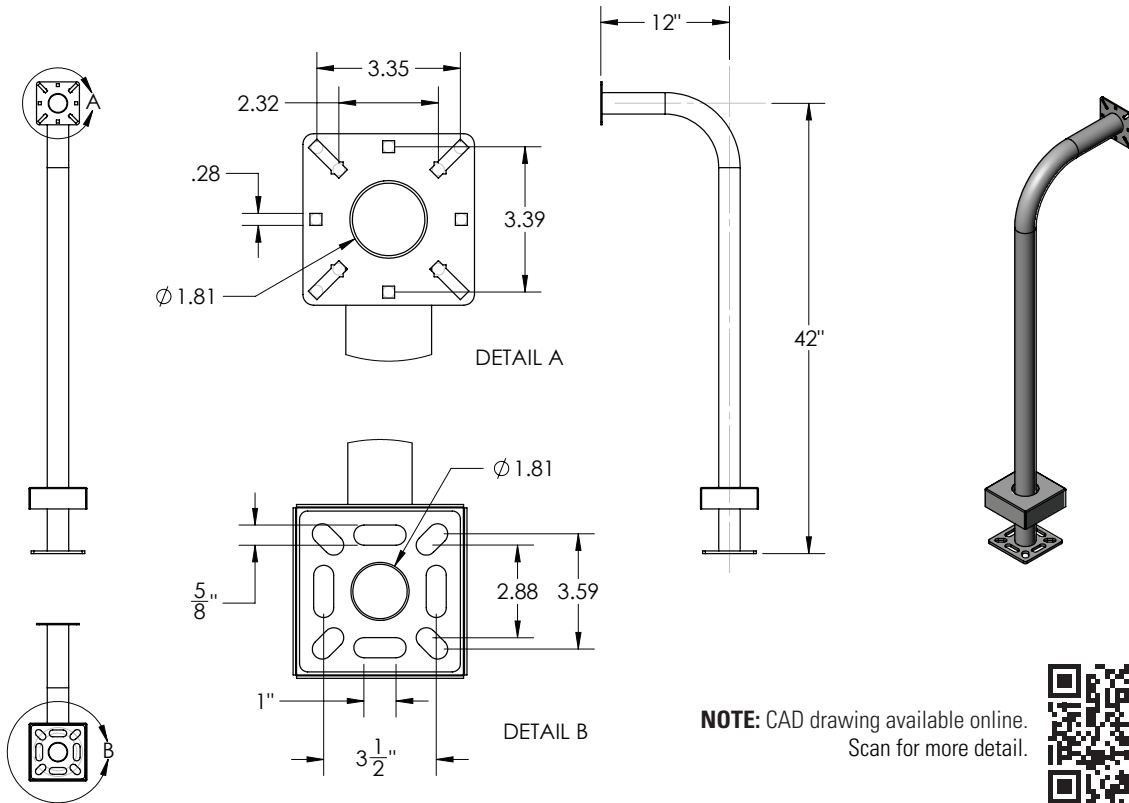

### DESCRIPTION

A rust resistant, single-height, stainless steel security pedestal for mounting access control devices at gates. Standing 42" tall, this pedestal will accommodate gate access for most cars and pedestrians whether installed on or off a concrete curb or island.

Download Vehicle Height Chart for more details

**NOTE:** Real time inventory levels are viewable for registered users on pedestalpro.com

**DATA & SPECS**

Product Style	Gooseneck
Material	Stainless steel #304
Tube	2" round x .065" wall, stainless steel #304
Face Plate	.1217" (11 gauge) stainless steel #304
Base Plate	.25" plate, stainless steel #304
Cover Plate	.0749" (14 gauge) stainless steel #304
Mounting Method	Pad mount
Pretreatment	n/a
Finish	Brushed #4, 180 grit polish
UV Protection	Yes
Hardware	1/4-20 carriage bolts and nuts (qty 4 each, zinc plated)
Packaging	Foam wrapped and boxed individually
Package Size	45 x 12 x 7
Weight	12 lbs
Shipping Method	UPS, FedEx, or LTL freight
Compliance	NDA, Buy American, or USMCA/CUSMA (see website for details)
Warranty	1 year limited (see website for details)
Inventory Status	In-Stock (inventory levels viewable for registered users on pedestalpro.com)