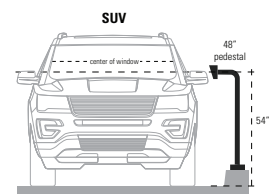

### PRODUCT FEATURES

- Rust resistant
- Single height for cars and pedestrians
- Universal design
- Heavy duty materials
- Stainless steel construction
- Brushed #4, 180 grit finish
- NDAA, Buy American, or USMCA/CUSMA compliant
- In-stock, ready-to-ship
- Available direct or through distribution

### DESCRIPTION

A rust resistant, single-height, stainless steel security pedestal for mounting access control devices at gates. Standing 42" tall, this pedestal will accommodate gate access for most cars and pedestrians whether installed on or off a concrete curb or island.