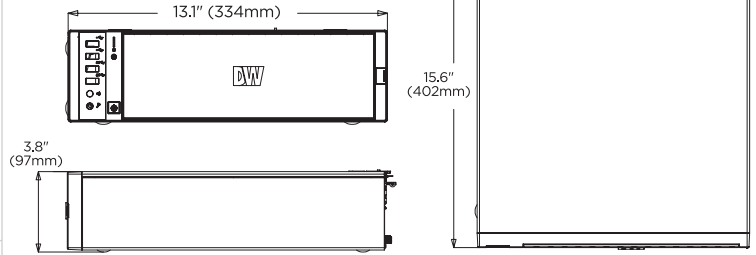

Features

- Supports all ONVIF conformant IP cameras
- Storage options 4-20TB internal storage
- Record and manage single- and multi-sensor IP cameras of any resolution up to 360Mbps throughput
- Intel[®] processor
- True HD, DVI-D and D-Sub, 1 display output at a time
- Dual network ports
- Windows 10[®] or Linux[®] Ubuntu[®] on separate SSD
- Hosting DW Spectrum[®] for setup, configuration, monitoring and recording
- One-time recording license charge, fully transferable between cameras and encoders
- One (1) 4-channel license included (DW-SPECTRUMLSC004).
- No annual maintenance fees
- Simple enterprise scalability and auto device discovery
- Dual stream recording
- USB mouse and keyboard included
- Designed, assembled and tested in the U.S.A.
- NDAA/TAA compliant
- 5 Years limited warranty

Dimensions

Unit: inch (mm)

Specifications

DESCRIPTION		Blackjack DX
Included IP licenses		4
Form factor		Slim Desktop
Operating system	Windows [®] 10	DW-BJDX51XXT
	Linux Ubuntu [®]	DW-BJDX51XXT-LX
	OS on SSD	m.2 SSD
CPU		Intel [®] i5 processor
Memory		16GB
Ethernet port		2x 1G Ethernet ports (RJ45)
System	Max video storage rate (Mbps)	360 Mbps
	Maximum HDD	2 x 3.5 SATA HDD
Storage	Maximum storage	20TB
	Outputs	1x true HD, 1x DVI-D, 1x D-Sub for system configuration. Maximum 1 display output at a time.
Video-out	Video card	Onboard Intel HD Graphics
	Resolution	True HD: 4096x2160@60Hz, DVI-D: 1920x1200@60Hz, D-Sub: 1920x1200@60Hz
Pre-loaded VMS software		DW Spectrum [®] IPVMS Server
Remote clients		Cross-platform - Windows [®] , Linux Ubuntu [®] and Mac [®]
Mobile apps		iOS [®] and Android [®]
Keyboard and mouse		Included
Power supply		300W**
Operating temperature		41°F-104°F (5°C-40°C)
Operating humidity		20-90% RH
Dimension (WxDxH)		13.1" x 3.8" x 15.6" (334 x 97 x 402 mm)
Other certification		NDAA, TAA
Warranty		5 year limited