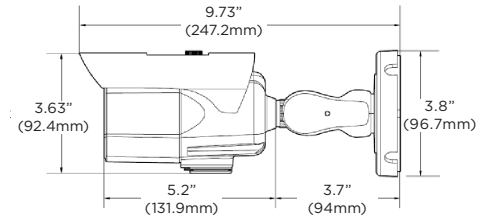

Accessories (optional)

DWC-BLJUNC-W
Junction box

DWC-PMB-WLW
Pole mount bracket

Dimensions

Unit: Inch (mm)

Specifications

IMAGE	
Image sensor	5MP 1/2.8" CMOS
Total pixels	2592 (H) X 1944 (V)
Minimum scene illumination	0.08 lux (color) 0.0 lux (B/W)
Video output	Local video output CVBS 1.0V p-p (75Ω), 4:3 aspect ratio
LENS	
Focal length	6-50mm, F1.6
Lens type	Vari-focal p-iris lens with motorized zoom and auto-focus
HFOV / VFOV	40.8° - 6.9° / 30.2° - 5.2°
IR distance	140ft range
Optical zoom / digital zoom	x8 optical zoom
I/O	
Audio in/out	1/1
Audio compression	G.711
Alarm in/out	1/1
OPERATIONAL	
Intelligent Video Analytics	IVA: intrusion, line crossing, counting line, loitering, enter, exit, tamper IVA+: object removed, tailgating, direction, stopped, appear, disappear, object left, logical rules
Shutter mode	Auto, manual, anti-flicker, slow shutter
Shutter speed	1/15 - 1/32000
Slow shutter	1/2, 1/3, 1/5, 1/6, 1/7.5, 1/10
Auto gain control	Auto
Day and night	Auto, day (color), night (B/W)
Smart DNR™ 3D digital noise reduction	3D-DNR
Wide Dynamic Range (WDR)	True WDR, 120dB
Privacy zone	16 programmable privacy masks
Backlight Compensation (BLC)	Yes
Mirror and flip	Yes
Alarm notifications	Notifications via e-mail notifications, FTP, alarm output and SD card recording
Memory slot	Micro SD / SDHC / SDXC (card not included)
NETWORK	
LAN	10/100 Base-T
Video compression type	H.265, H.264, MJPEG
Resolution	H.265: 2592x1944, 2304x1296, 2.1MP/1080p, 720p, VGA, D1, CIF H.264: 2592x1944, 2304x1296, 2.1MP/1080p, 720p, VGA, D1, CIF MJPEG: 2.1MP/1080p, 720p, 800x600, VGA, 768x432, D1, CIF
Frame rate	Up to 30fps at all resolutions
Video bitrate	H.264 / H.265: 32kbps - 14Mbps MJPEG: 1Mbps - 40Mbps
Bitrate control	H.265 dual-stream or simultaneous H.265 / H.264 / MJPEG
Streaming capability	Dual-stream at different rates and resolutions
IP	IPv4, IPv6
Protocol	TCP/IP, UDP, AutoIP, RTP (UDP/TCP), RTSP, NTP, HTTP, HTTPS, SSL, DNS, DDNS, DHCP, FTP, SMTP, ICMP, SNMPv1/v2/v3 (MIB-2), ONVIF
Security	HTTPS (TLS), IP filtering, 802.1x, digest authentication(ID/PW)
ONVIF conformance	Yes
Web viewer	OS: Windows®, Mac® OS, Linux® Browser: Internet Explorer®, Google Chrome®, Mozilla Firefox®, Safari® NOTE: Chrome browser is recommended for IVA configuration
Video management software	DW Spectrum™ IPVMS
ENVIRONMENTAL	
Operating temperature	-40°F - 122°F (-40°C - 50°C)
Operating humidity	10-90% RH (non-condensing)
IP rating	IP66-rated
IK rating	IK09 impact-resistant
Other certifications	UL listed, CE, FCC, RoHS
ELECTRICAL	
Power requirement	DC 12V, PoE (IEEE 802.3af Class3), (Adapter not included)
Power consumption	DC12V: max 9W, PoE: max 10.5W
MECHANICAL	
Material	Aluminum bullet housing
Dimensions	9.73" x 3.8" (247.2 x 96.7mm) *Based on the position of the sun shield cover
Weight	1.98 lbs (0.9kg)
Warranty	5 year warranty