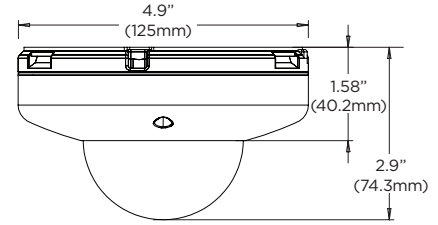

* On supported models

Accessories (Optional)

Dimensions

unit: mm (inch)

Specifications

IMAGE	
Image sensor	4MP 1/3" CMOS
Total pixels	2688(H) x 1520(V)
Minimum scene illumination	0.41 lux (color) 0.0 lux (B/W)
Video output Resolution	Local video output CVBS 1.0V p-p (75Ω) 4:3 aspect ratio 4MP (2560 x 1440)
LENS	
Focal length	4.0mm F2.0
Lens type	Fixed lens
Field of view (fov)	81°
IR distance	50ft range
OPERATIONAL	
Shutter mode	Auto, manual, anti-flicker, slow shutter
Shutter speed	1/30-1/32000
Slow shutter	1-1/5, 1/7.5, 1/10
Auto gain control	Auto
Day / night	Auto, day (Color), night (B/W)
Smart DNR™ 3D digital noise reduction	0-11
Wide dynamic range (WDR)	True WDR (WDR) Off, WDR2x, WDR3X
Wide dynamic range (WDR) dB	120dB
Privacy zone	16 programmable privacy masks
Alarm notifications	Notifications via e-mail, FTP server or SD card recording
NETWORK	
LAN	802.3 compliance 10/100 LAN
Video compression type	H.264, MJPEG
Resolution	H.264: 1440p/1080p/720p/VGA/D1/CIF MJPEG; 1280x720/800x600/VGA/768x432/D1/CIF
Frame rate	Up to 30fps at all resolutions
Video bitrate	100Kbps - 10Mbps, multi-rate for preview and recording
Bitrate control	Multi streaming CBR/VBR at H.264 (Controllable frame rate and bandwidth)
Streaming capability	Dual-stream at different rated and resolutions
IP	IPv4
Protocol	Zero config(Auto IP), ONVIF, TCP/IP, UDP, RTP(UDP/TCP), RTSP, NTP, HTTP, HTTPS, SSL, DNS, DDNS, DHCP, FTP, SMTP, ICMP, SNMPv1/v2c/v3(MIB-2)
Security	HTTPS(TLS), IP filtering, 802.1x, digest authentication (ID/PW)
Maximum user access	5 users
ONVIF conformance	Yes
Web viewer	OS: Windows®, Mac® OS, Linux® Browser: Internet Explorer®, Google Chrome®, Mozilla Firefox®, Safari®
Video management software	DW Spectrum® IPVMS
Number of DW Spectrum® IPVMS licenses included	1 DW Spectrum® IPVMS license
Local server recording	DWC-MF4Wi4WC1T: 1TB local memory for recording DWC-MF4Wi4CW5: 512GB local memory for recording
Max. number of CaaS™ cameras in the Same Network/System	Up to 30 MEGApiX® CaaS™ cameras in the same network/system
ENVIRONMENTAL	
Operating temperature	-4°F - 122°F (-20°C - 50°C)
Operating humidity	10-90% RH (non-condensing)
IP rating	IP66-rated
IK rating	IK10-rated impact-resistant
Other certifications	CE, FCC, RoHS, UL listed
ELECTRICAL	
Power requirement	DC12V, PoE (IEEE 802.3af class 3). Adaptor not included
Power consumption	DC12V: Max 5.6W PoE: Max 7.4W
MECHANICAL	
Material	Aluminum vandal housing, polycarbonate dome
Dimensions	4.9" x 2.9" (125 x 74.3 mm)
Weight	1.54 lbs (0.7kg)
Warranty	5 year warranty