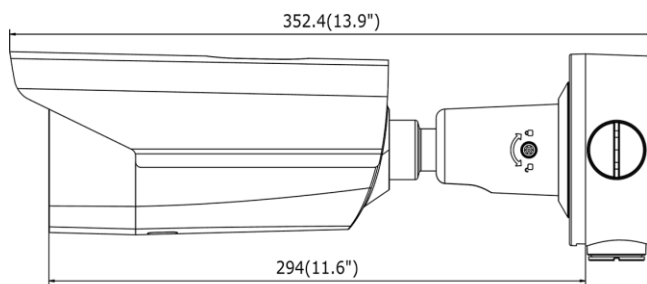

Available Model

DS-2TD2136-7/V1

Dimension

Unit: mm(inch)

Distributed by

**HIKVISION®****Headquarters**

No.555 Qianmo Road, Binjiang District,
Hangzhou 310051, China
T +86-571-8807-5998
overseasbusiness@hikvision.com