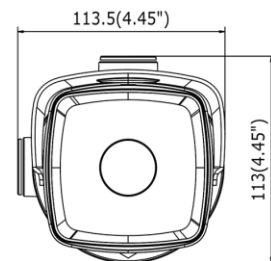

Detection Range Table

* The table is only for reference, the performance may vary from camera to camera.

Smart functions Range

Different targets trigger the VCA events within different range limits.

VCA Range (Vehicles: 1.4×4.0m)	VCA Range (Humans: 1.8×0.5m)	Temperature Measurement (Object:2×2 m)	Temperature measurement (Object:1×1 m)	Fire Detection (Object:2×2 m)	Fire Detection (Object:1×1 m)
210 m	70 m	164 m	83 m	412 m	206 m

Available Model

DS-2TD2136-7/V1

Dimension

Unit: mm(inch)

Distributed by

**HIKVISION®****Headquarters**

No.555 Qianmo Road, Binjiang District,
Hangzhou 310051, China
T +86-571-8807-5998
overseasbusiness@hikvision.com