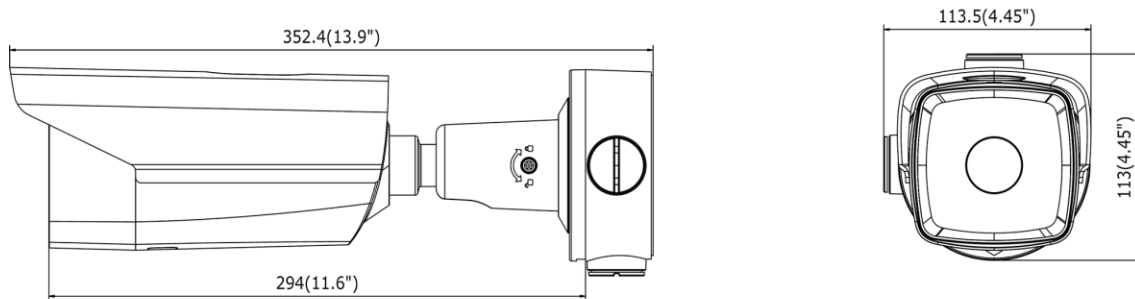

Available Model

DS-2TD2136-15/V1

Dimension

Unit: mm(inch)

Distributed by

**HIKVISION®****Headquarters**

No.555 Qianmo Road, Binjiang District,
Hangzhou 310051, China
T +86-571-8807-5998
overseasbusiness@hikvision.com