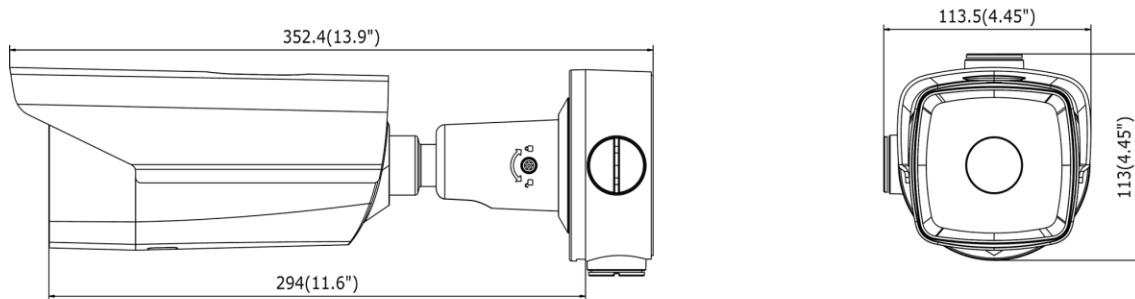

Available Model

DS-2TD2136-10/V1

Dimension

Unit: mm(inch)

Distributed by

**HIKVISION®****Headquarters**

No.555 Qianmo Road, Binjiang District,
Hangzhou 310051, China
T +86-571-8807-5998
overseasbusiness@hikvision.com