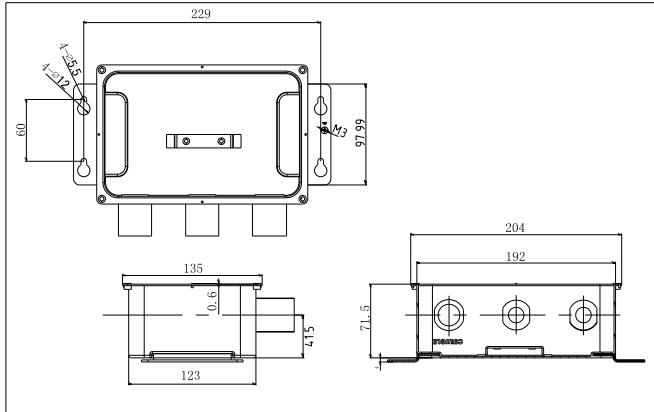

### Dimensions:

### Specification:

Model	DS-1284ZJ-M
Parameter	Junction Box
Appearance	Stainless steel color
Application	Suitable for bullet and turret camera
Material	Stainless steel 316L
Dimension	229×210×135mm
Weight	1981g