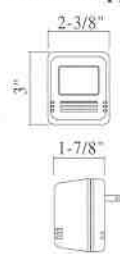

• Power supply