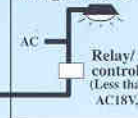

Master station

DA-1MD

PT-1211C

Power supply

Master station

DA-1MD

PT-1211C

Power supply

Master station

Option

Gate, Light, Garage Door, etc.

Relay/ controller (Less than AC18V, 40mA)

Option plan

Power supply Homerun Wiring

Names & Dimensions

• Master station