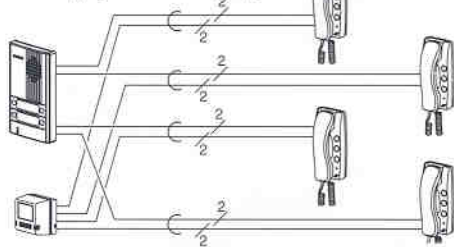

Master station

Option

Gate, Light, Garage Door, etc.

Relay/ controller (Less than AC18V, 40mA)

Option plan

Power supply Homerun Wiring

Names & Dimensions

• Master station