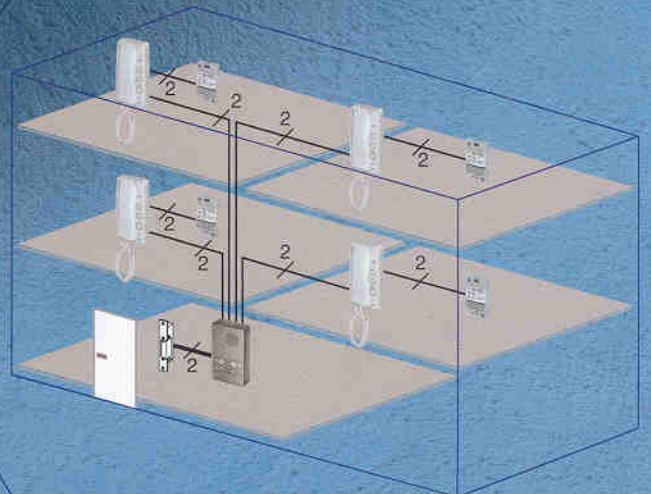

SIMPLIFIED TWO-WIRE MULTI-UNIT DOOR PHONE

DA-2DG/DA-4DG

DA-1MD

Two-Wire Door Phone
& Electric Strike for
up to 4 Tenants

DA Door Phone to Accommodate up to Four Tenants

Electric door strike
Door release, being fed power from door station, can be activated by master station DOOR RELEASE button operation.

Option

EL-9S or equivalent

Directory backlighting

Door station

- Vandal resistant construction
- Thin and compactly designed unit
- Directory is steadily backlit
- Choice of two color panels, silver or gray