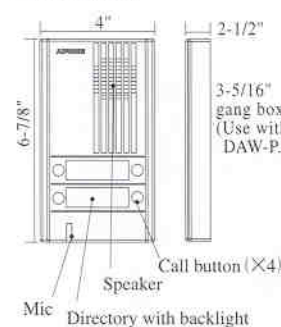

Master station

Option

Gate, Light, Garage Door, etc.

Relay/ controller (Less than AC18V, 40mA)

Option plan

Power supply Homerun Wiring

Names & Dimensions

• Master station

• Door station

• Power supply

System features

- Connect Electric Door Strike with same two wires from Door station. Requires no extra power supply for electric door strike.
- Existing doorbell or chime wires can be utilized (Disconnect from transformer)
- Master station is equipped with DOOR RELEASE and one FUNCTION button to turn on entrance light, etc.
- Optional call extension sounder

Specifications

- Power source: AC 15V, supplied from Power supply
- Calling: Electronic tone(while the button is depressed) w/adj. volume or muted
- Communication: Simultaneous with handset
- Talk path: Single talk channel, with no break-in
- Weight: DA-1MD: approx. 0.82lbs. DA-4DG: approx. 0.60lbs. PT-1211C: 0.88lbs.
- Wiring: 2 wires, polarized from door to ea. DA-1MD
- Wiring distance: