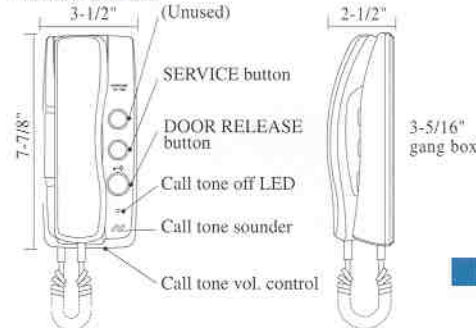

Master station

Option

Gate, Light, Garage Door, etc.

Relay/ controller (Less than AC18V, 40mA)

Option plan

Power supply Homerun Wiring

Names & Dimensions

• Master station

• Door station

• Power supply

System features

- Connect Electric Door Strike with same two wires from Door station. Requires no extra power supply for electric door strike.
- Existing doorbell or chime wires can be utilized (Disconnect from transformer)
- Master station is equipped with DOOR RELEASE and one FUNCTION button to turn on entrance light, etc.
- Optional call extension sounder

Specifications

- Power source: AC 15V, supplied from Power supply
- Calling: Electronic tone(while the button is depressed) w/adj. volume or muted
- Communication: Simultaneous with handset
- Talk path: Single talk channel, with no break-in
- Weight: DA-1MD: approx. 0.82lbs. DA-4DG: approx. 0.60lbs. PT-1211C: 0.88lbs.
- Wiring: 2 wires, polarized from door to ea. DA-1MD
- Wiring distance: