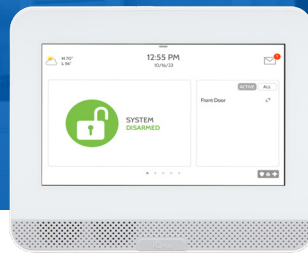

# One Platform. Every Application.

**IQ NS**  
NO SCREEN

**IQ 4 HUB**  
COST-EFFECTIVE

**IQ PANEL 4**  
FLAGSHIP

## Comparison Chart

			
<b>Hardware</b>			
7" Touchscreen		✓	✓
8-Core CPU	✓	✓	✓
LTE & WiFi Dual-Path Communication Built In	✓	✓	✓
Dual SRF (PowerG plus 1 legacy SRF: 319.5 or 345 or 433)			✓
Single SRF (Choose from PowerG or 319.5 or 345 or 433)	✓	✓	
Z-Wave Plus (800 Series)	✓	✓	✓
Bluetooth Disarming		✓	✓
Music Streaming		✓	✓
Microphones		1	3, with echo cancellation
8MP Panel Camera with Flex Tilt			✓
Panel Glass Break Detector			✓
Panel Motion Detector			✓
24-Hour Lithium Polymer Backup Battery Pre-installed	✓	✓	✓
Smart Mount Installation	✓	✓	✓
Compatible with IQ Base			✓
Option for Black Housing			✓
<b>Software</b>			
	<b>IQ4 NS</b>	<b>IQ4 Hub</b>	<b>IQ Panel 4</b>
Live View, Live Answer Doorbell & Cameras		✓	✓
Weather on Home Screen		✓	✓
Photo Frame Screen Saver		✓	✓
Full Alarm.com Integration	✓	✓	✓
<b>Security</b>			
	<b>IQ4 NS</b>	<b>IQ4 Hub</b>	<b>IQ Panel 4</b>
4-Watt Speakers	1	1	4
85dB Siren	✓	✓	✓
128 Zones	✓	✓	✓
4 Partitions	✓	✓	✓
Up to 242 User Codes	✓	✓	✓
Encrypted Sensors	✓	✓	✓
Hardwire Support	✓	✓	✓
2-Way Voice			✓
Residential Certifications (UL 1023, 985)	✓	✓	✓
Commercial Certifications (UL 2610)	✓	✓	✓