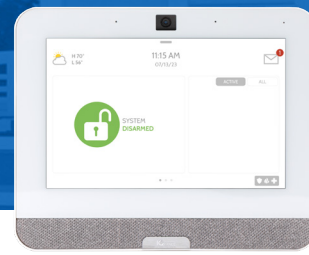

# One Platform. Every Application.

**IQ NS**  
NO SCREEN

**IQ 4 HUB**  
COST-EFFECTIVE

**IQ PANEL 4**  
FLAGSHIP

## Comparison Chart

			
<b>Hardware</b>			
7" Touchscreen		✓	✓
8-Core CPU	✓	✓	✓
LTE & WiFi Dual-Path Communication Built In	✓	✓	✓
Dual SRF (PowerG plus 1 legacy SRF: 319.5 or 345 or 433)			✓
Single SRF (Choose from PowerG or 319.5 or 345 or 433)	✓	✓	
Z-Wave Plus (800 Series)	✓	✓	✓
Bluetooth Disarming		✓	✓
Music Streaming		✓	✓
Microphones		1	3, with echo cancellation
8MP Panel Camera with Flex Tilt			✓
Panel Glass Break Detector			✓
Panel Motion Detector			✓
24-Hour Lithium Polymer Backup Battery Pre-installed	✓	✓	✓
Smart Mount Installation	✓	✓	✓
Compatible with IQ Base			✓
Option for Black Housing			✓
<b>Software</b>			
	<b>IQ4 NS</b>	<b>IQ4 Hub</b>	<b>IQ Panel 4</b>
Live View, Live Answer Doorbell & Cameras		✓	✓
Weather on Home Screen		✓	✓
Photo Frame Screen Saver		✓	✓
Full Alarm.com Integration	✓	✓	✓
<b>Security</b>			
	<b>IQ4 NS</b>	<b>IQ4 Hub</b>	<b>IQ Panel 4</b>
4-Watt Speakers	1	1	4
85dB Siren	✓	✓	✓
128 Zones	✓	✓	✓
4 Partitions	✓	✓	✓
Up to 242 User Codes	✓	✓	✓
Encrypted Sensors	✓	✓	✓
Hardwire Support	✓	✓	✓
2-Way Voice			✓
Residential Certifications (UL 1023, 985)	✓	✓	✓
Commercial Certifications (UL 2610)	✓	✓	✓