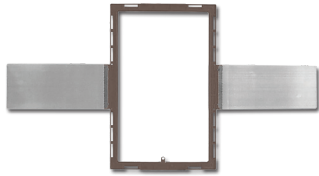

Pre-Construction Brackets

PCB-C800

ITEM **U/M**
PCB11800 Pair

One pair of pre-construction brackets for new construction. Fits 8" 2-way, LCR & twin-tweeter ceiling speakers.

PCB-C600

ITEM **U/M**
PCB11600 Pair

One pair of pre-construction brackets for new construction. Fits 6½" 2-way, LCR & twin-tweeter ceiling speakers.

PCB-C500

ITEM **U/M**
PCB11500 Pair

One pair of pre-construction brackets for new construction. Fits 5¼" ceiling speakers.

PCB-W800

ITEM **U/M**
PCB21800 Pair

One pair of pre-construction brackets for new construction. Fits 8" inwall speakers.

PCB-W600

ITEM **U/M**
PCB21600 Pair

One pair of pre-construction brackets for new construction. Fits 6½" inwall speakers.

PCB-IW600

ITEM **U/M**
PCB22600 Each

One each pre-construction bracket for new construction. Fits 6½" inwall LCR speakers.

PCB-IW500

ITEM **U/M**
PCB22500 Each

One each pre-construction bracket for new construction. Fits 5¼" inwall LCR speakers.