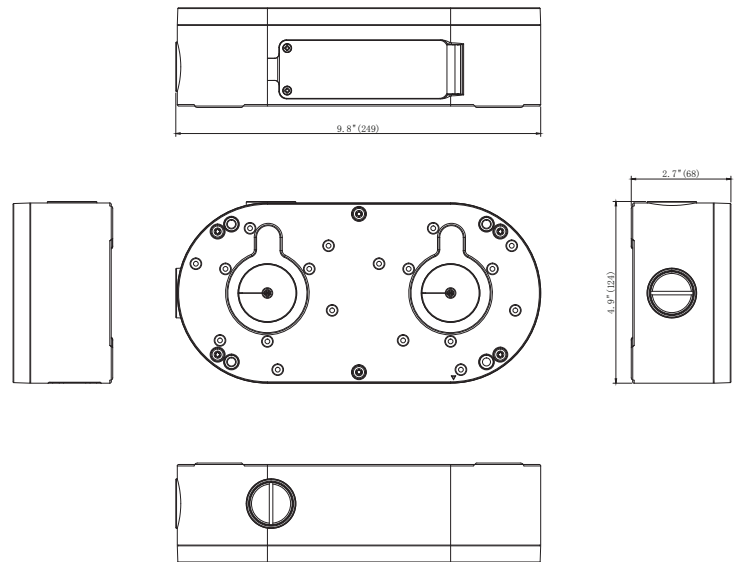

AVM-JB-DUAL-US1

DUAL-CAMERA-JUNCTION BOX FOR FIXED LENS CAMERAS

AVM-JB-DUAL-US1 DUAL-CAMERA-JUNCTION BOX

DUAL-CAMERA-JUNCTION BOX FOR FIXED LENS CAMERAS

The AVM-JB-DUAL-US1 is a junction box designed for use with our all Diversity Fixed lens Cameras except Indoor dome and mini dome models. The junction box is with built-in PoE Switch and available connect two compatible cameras of all types using only one cable. The junction box is available for wall or ceiling mounting.

FUNCTIONS

- Plastic plus 30% glass fiber
- Built-in PoE Switch
- Compatible with all Diversity Fixed lens Cameras (except Indoor dome and mini dome models.)
- Available for wall or ceiling mounting

DIMENSIONS

Unit : inch (mm)

OPTIONAL ACCESSORIES

AVM-DUAL-CVR-S1
JUNCTION BOX COVER

AVM-DUAL-WMT-L1
WALL MOUNT

AVYCON[®]

Copyright © AVYCON. All rights reserved. Specifications and pricing are subject to change without notice.