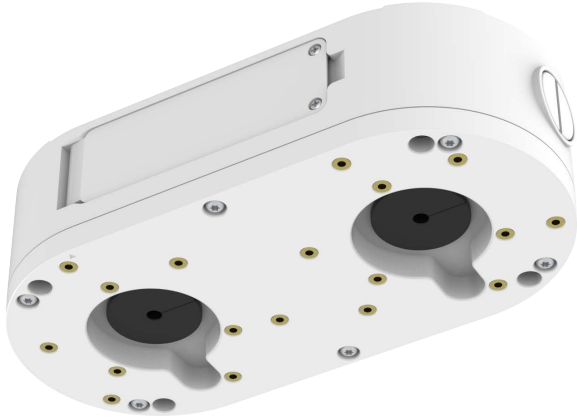

AVM-JB-DUAL-US1

DUAL-CAMERA-JUNCTION BOX FOR FIXED LENS CAMERAS

AVM-JB-DUAL-US1 DUAL-CAMERA-JUNCTION BOX

DUAL-CAMERA-JUNCTION BOX FOR FIXED LENS CAMERAS

The AVM-JB-DUAL-US1 is a junction box designed for use with our all Diversity Fixed lens Cameras except Indoor dome and mini dome models. The junction box is with built-in PoE Switch and available connect two compatible cameras of all types using only one cable. The junction box is available for wall or ceiling mounting.

FUNCTIONS

- Plastic plus 30% glass fiber
- Built-in PoE Switch
- Compatible with all Diversity Fixed lens Cameras (except Indoor dome and mini dome models.)
- Available for wall or ceiling mounting

DIMENSIONS

AVM-JB-DUAL-US1

DUAL-CAMERA-JUNCTION BOX FOR FIXED LENS CAMERAS

SPECIFICATIONS

Operating System	
SOC	IP804+IP179NI
Network	
Interfaces	RJ45 ,10/100 ,200MBPOE -LAN+100MBPOE-WAN
LED	N/A
Network management	N/A
IEEE Standard	IEEE 802.3
MAC	3
Uplink port rate	100MP
Downlink port rate	100MP
Exchange capacity	1Gbps
Packet forwarding rate	0.744Mpps
Internal Cache	768Kbits
PoE	
PoE standard	IEEE 802.3at/af, (2 PoE for IPC power by af Max:15W, WAN for switcher power by at Max:30W)
Power supply	Support 1236 powering
PoE port	3 ports (customized cable with 3 waterproof connectors, 2 for IPC, 1 for switcher)
Extend (EPOE)	N/A
Max. port power supply rate	25W
Max. power supply rate of switch	30W
Max. power consumption of switch	5W
General	
shell	Plastic plus 30% glass fiber
Installation method	Wall hanging, ceiling
weight	N/A
Dimension	2.7" x 9.8" x 4.9"
Operating Temperature/Humidity	"Temperature : -22°F~+140°F (-30°C~+60°C), Humidity : Less than 90%RH"
Storage Temperature/Humidity	"Temperature : -40°F~+185°F (-40°C~+85°C), Humidity : Less than 90%RH"
Power Specifications	POE 30W (no electrical port, PoE power supply, connecting PoE switcher and PoE-NVR)
RJ45	4KV
Thunder Prevention	4KV