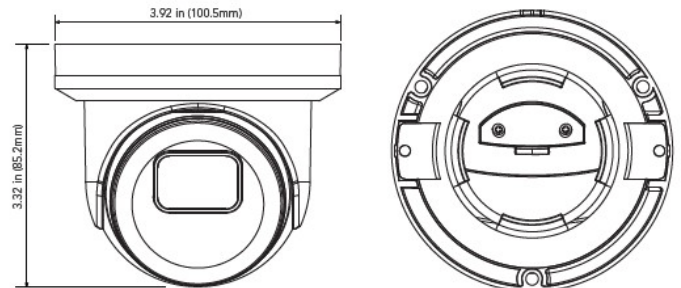

DIMENSIONS

Unit : inch (mm)

OPTIONAL ACCESSORIES