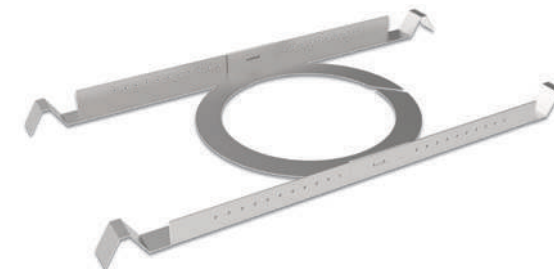

ADEPTCSTB

Adept Ceiling Speaker Tile Bridge for T-Bar Ceilings

- Fits All Adept 6½" & 8" Ceiling Speakers
- Includes:
  - (1 each) Tile Bridge Bracket
  - (2 each) 24" Long Brackets
  - (4 each) Plastic Clips

UOM: Each