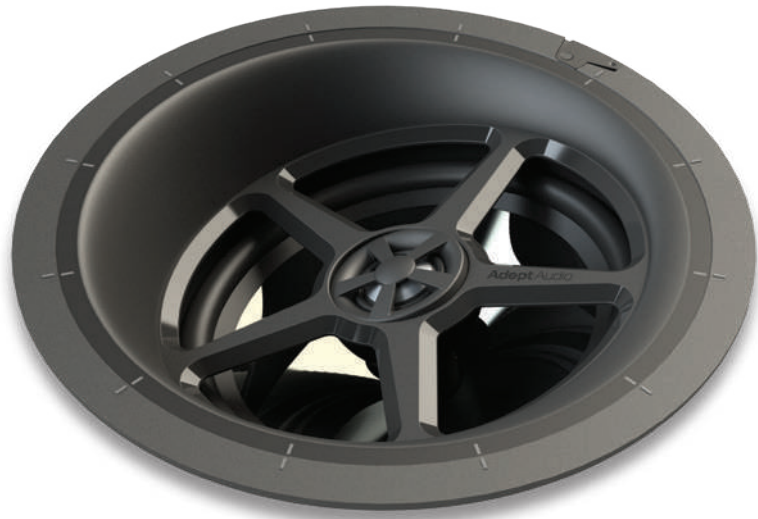

HOME THEATER

Our flagship ICLCR86 in-ceiling home theater speaker delivers maximum performance in any sized home theater. The 8" graphite woofers and 1" aluminum tweeters are high-impact and fill media rooms with awesome, powerful bottom end bass, crystal-clear voice articulation and smooth highs. Use ICLCR86's for an in-ceiling home theater - left, center and right, sides and rears. This no-compromise flagship speaker is perfect for those customers who demand maximum performance.

ICLCR86

8" Ceiling LCR Home Theater Speaker

The 8-inch angled woofer has dynamic bass response that makes it perfect for larger Home Theaters.

- Woofer & Tweeter Bridge Fixed at 15° Angle
- 8" Injection-Molded Graphite (IMG) Woofer
- 1" Pivoting Aluminum Dome Tweeter
- Power Handling: 175 Watts
- Frequency Response: 38Hz-20kHz
- Sensitivity: 92dB SPL, 1W/1m (3.3 ft)
- Impedance: 6Ω
- Cut-Out Diameter: 8¾"
- Grille (outside) Diameter: 10"
- Mounting Depth: 5"
- Warranty: Limited Lifetime

UOM: Each