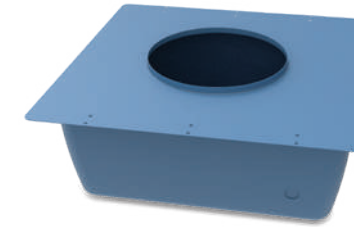

UOM: Each

ADEPTICSG

Square Grille for Adept Ceiling Speakers

- Fits Adept Ceiling Speakers

UOM: Each

ADEPTBB68

Lab Tested Metal Back Box

- Meets One-Hour Fire Rating Requirements
- Fits Adept IC & ICLCR Ceiling Speakers Only
- Faceplate: H 18" x W 17¾"
- Speaker Box: H 17" x W 13¼" x D 8"
- Mounting Bars: H 25⅝" x W 1⅞"
 - Use when framing is greater than 16" on center