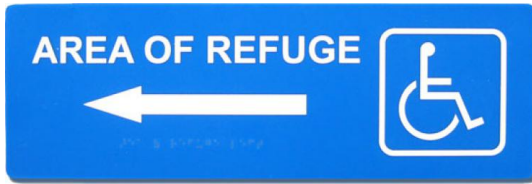

RSN7047 Series Area of Refuge Wall Signs (AlphaRefuge™)

Model **RSN7047L** (Left Arrow)

Model **RSN7047R** (Right Arrow)

ARCHITECTS' AND ENGINEERS' SPECIFICATIONS

The Alpha Communications® **RSN7047L** (Left Arrow) and **RSN7047R** (Right Arrow) Area of Refuge Directional Signs are used with the **AlphaRefuge™** 2100 and 2400 Series Area of Refuge systems, and can be used with other manufacturer's ARA systems.

The RSN7047 series signs come standard with self-stick tape on the back for surface wall mounting, and feature raised lettering, handicapped symbol and braille wording to comply with the current building codes.