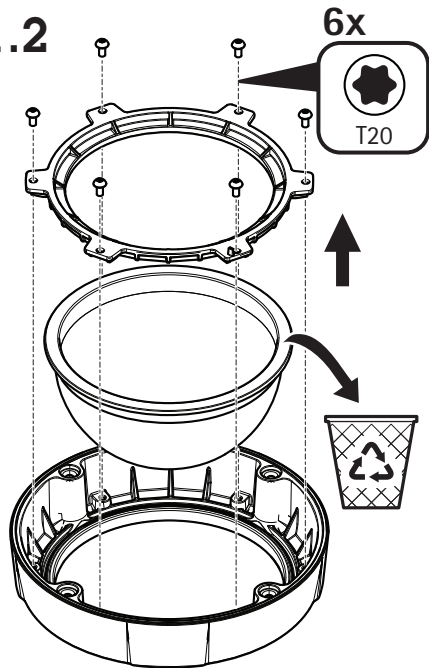

1.1

1.2

1.3

1.4

Installation Guide
AXIS Q37 Smoked Dome A
AXIS Q37 Clear Dome A
© Axis Communications AB, 2017

Ver. 1.0
Date: April, 2017
Part No. 1733123