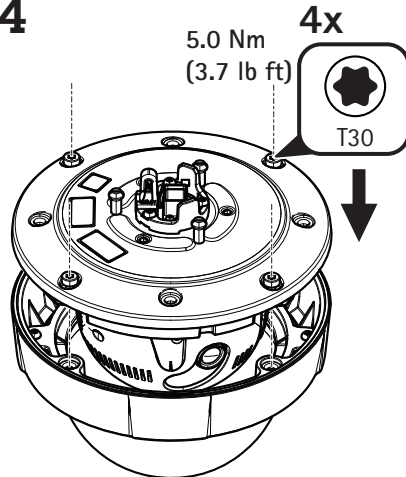

# 1.4

Installation Guide  
 AXIS Q37 Smoked Dome A  
 AXIS Q37 Clear Dome A  
 © Axis Communications AB, 2017

Ver. 1.0  
 Date: April, 2017  
 Part No. 1733123