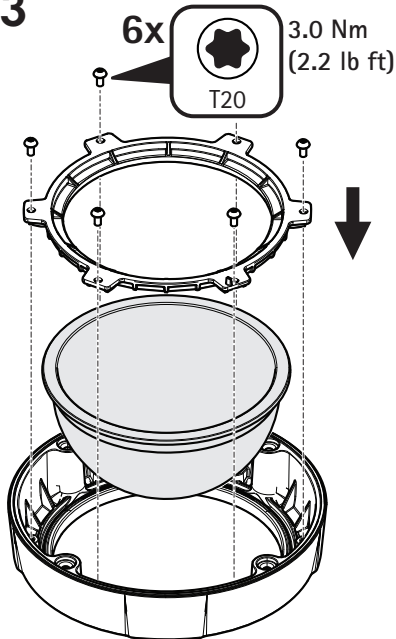

# 1.4

Installation Guide  
 AXIS Q37 Smoked Dome A  
 AXIS Q37 Clear Dome A  
 © Axis Communications AB, 2017

Ver. 1.0  
 Date: April, 2017  
 Part No. 1733123