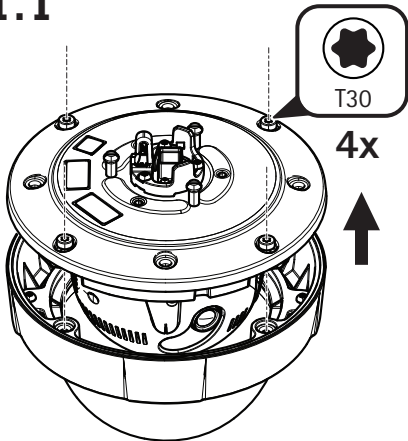

1.1

1.2

1.3

1.4

Installation Guide
AXIS Q37 Smoked Dome A
AXIS Q37 Clear Dome A
© Axis Communications AB, 2017

Ver. 1.0
Date: April, 2017
Part No. 1733123