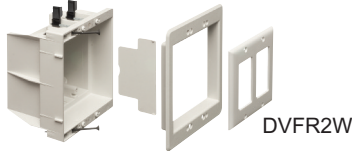

Recessed Indoor IN BOX™ for New & Retrofit Construction

Non-metallic, recessed electrical boxes with trim plates and wall plates. Low voltage divider included for multiple gang boxes.

DVFR1W

DVFR2W

DVFR3W

DVFR4W

CATALOG NUMBER	UPC/DCI/NAED MFG #018997	DESCRIPTION / CU. IN.	UNIT	STD PKG	DIM A	DIM B	DIM C
DVFR1W	14330	Single Gang / 21.0	1	4	4.200	6.698	.750
DVFR1BL	14329	Single Gang, Black / 21.0	1	4	4.200	6.698	.750
DVFR2W	14331	2-Gang, White / 34.0	1	4	6.012	6.698	.750
DVFR2BL	14335	2-Gang, Black / 34.0	1	4	6.012	6.698	.750
DVFR3W	14340	3-Gang, White / 49.3	1	1	7.930	6.818	3.875
DVFR3BL	14341	3-Gang, White / 49.3	1	1	7.930	6.818	3.875
DVFR4W	14342	4-Gang, White / 64.5	1	1	9.742	6.818	3.875
DVFR4BL	14343	4-Gang, White / 64.5	1	1	9.742	6.818	3.875
DVFRFC	14337	2-Gang, White Cover	10	10	6.012	6.698	1.017
DVFRBLC	14336	Black Cover	10	10	6.012	6.698	1.017

*Includes Voltage Separator for power and/or low voltage.

†Add suffix "GC" to Catalog # when ordering in Canada, for example DVFR1WGC.

E170558 LR49636

DVFRBLC

Single Gang Indoor IN BOX includes... Recessed box, trim plate, (1) standard duplex and (1) standard GFCI face plate, (1) NM94 cable connector, (2) mounting screws, and (2) installation screws.

Features and Benefits

- Recessed box allows items, such as furniture, to be placed closer to the wall
- Plugs don't extend past the wall like a regular box
- Trim plate is textured/paintable
- For power or low voltage applications
- Mounting wings hold bracket securely against wall when screws are tightened