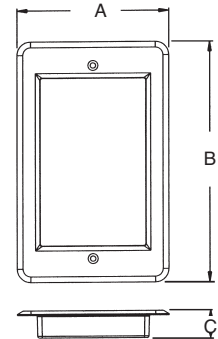

DVFR4W

CATALOG NUMBER	UPC/DCI/NAED MFG #018997	DESCRIPTION / CU. IN.	UNIT	STD PKG	DIM A	DIM B	DIM C
DVFR1W	14330	Single Gang / 21.0	1	4	4.200	6.698	.750
DVFR1BL	14329	Single Gang, Black / 21.0	1	4	4.200	6.698	.750
DVFR2W	14331	2-Gang, White / 34.0	1	4	6.012	6.698	.750
DVFR2BL	14335	2-Gang, Black / 34.0	1	4	6.012	6.698	.750
DVFR3W	14340	3-Gang, White / 49.3	1	1	7.930	6.818	3.875
DVFR3BL	14341	3-Gang, White / 49.3	1	1	7.930	6.818	3.875
DVFR4W	14342	4-Gang, White / 64.5	1	1	9.742	6.818	3.875
DVFR4BL	14343	4-Gang, White / 64.5	1	1	9.742	6.818	3.875
DVFRFC	14337	2-Gang, White Cover	10	10	6.012	6.698	1.017
DVFRBLC	14336	Black Cover	10	10	6.012	6.698	1.017

*Includes Voltage Separator for power and/or low voltage.

†Add suffix "GC" to Catalog # when ordering in Canada, for example DVFR1WGC.

E170558 LR49636

DVFRBLC

Single Gang Indoor IN BOX includes... Recessed box, trim plate, (1) standard duplex and (1) standard GFCI face plate, (1) NM94 cable connector, (2) mounting screws, and (2) installation screws.

Features and Benefits

- Recessed box allows items, such as furniture, to be placed closer to the wall
- Plugs don't extend past the wall like a regular box
- Trim plate is textured/paintable
- For power or low voltage applications
- Mounting wings hold bracket securely against wall when screws are tightened