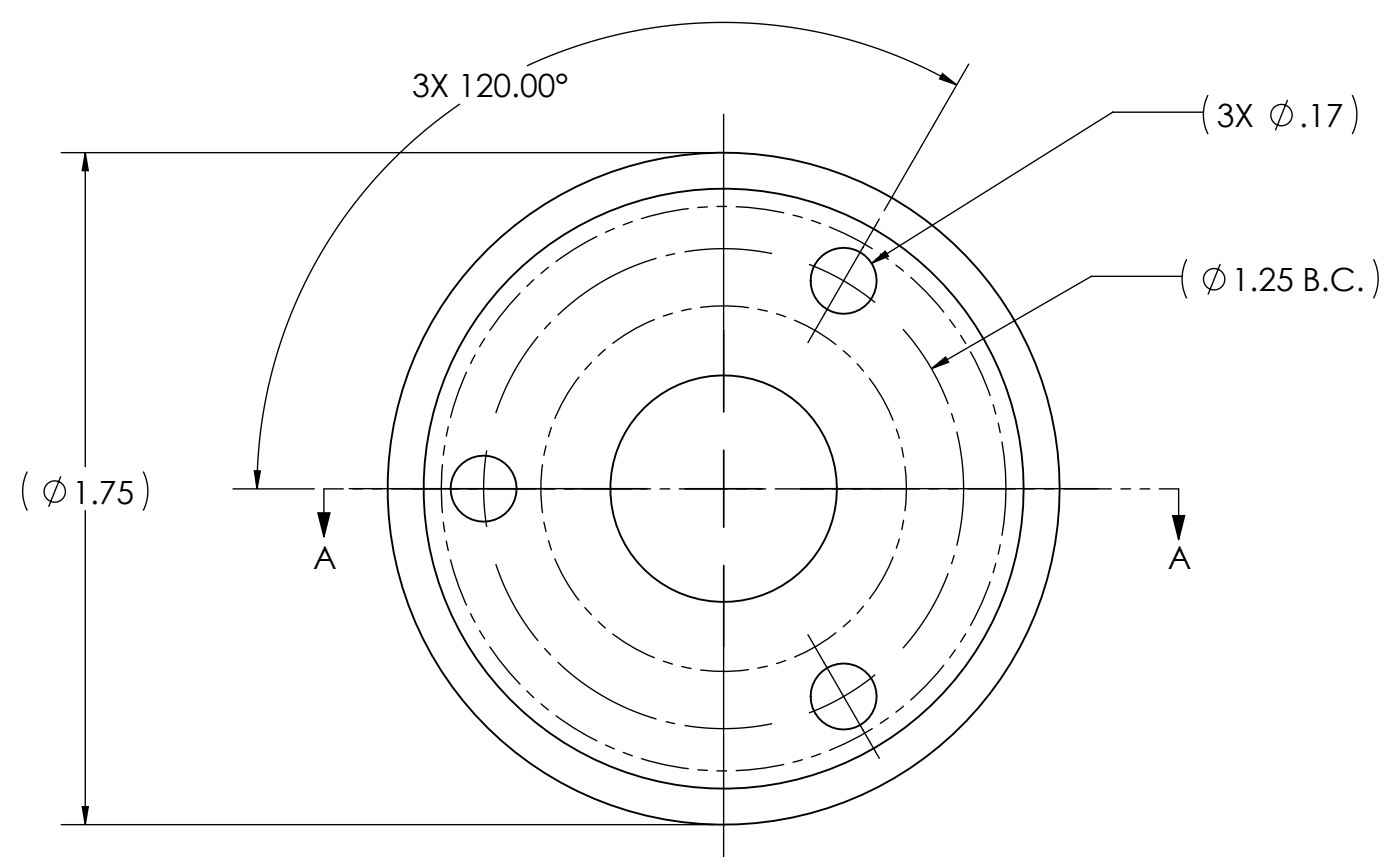

PROPRIETARY AND CONFIDENTIAL

THE INFORMATION CONTAINED IN THIS DRAWING IS THE SOLE PROPERTY OF MITEKCORP. ANY REPRODUCTION IN PART OR AS A WHOLE WITHOUT THE WRITTEN PERMISSION OF MITEKCORP IS PROHIBITED.

MODEL	REV.	SCALE
AD-11		2:1
		SIZE
		C