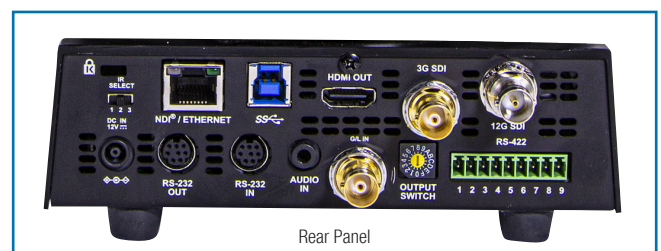

Marshall

BROADCAST & PRO AV

CV730-BHN/WHN

30X UHD60 NDI PTZ Camera

Marshall CV730-BHN PTZ cameras feature 9.2 million-pixel Sony sensors with a long 30x optical zoom range and flexible simultaneous 12GSDI & HDMI outputs along with networkable full-NDI®, NDIIHX3, NDIIHX2, IP (HEVC), SRT and other common IP codecs. The crystal-clear UHD (4K) images up to 3840x2160p at 60fps offers a flexible professional camera source to any production. Full NDI® delivers the lowest latency, highest quality, frame-accurate video, and audio in real time to IP workflows. NDI® 5.5 and other NDI Tools opens the ability to integrate more video devices and applications into your production workflow. Also, ability to Genlock the SDI signals via Black Burst or Tri-Level Sync and optional USB3.0 workflow.

NDI®

ULTRA HD

30X OPTICAL ZOOM

12GSDI

USB 3.0

HEVC Advance™

TRS AUDIO

PoE++

RS-232 CONTROL

HDMI®

GENLOCK Tri-Level Sync

PRODUCT FEATURES

- 9.2 million pixel UHD Sensor (1/1.8") with Sony square pixel array
- 30x Optical zoom (6.5mm~202mm) starting at 65° H.AOV
- Smart Auto-Focus AI System ensures faces and eyes stay in focus at all times
- 340° pan & 120° tilt range with select-able transition speeds (5~300° per second)
- 12GSDI, 3GSDI, HDMI2.0, NDIIHB, NDIIHX3 or IP (SRT/HEVC)
- 3840x2160p (UHD), 1920x1080p (HD), 1920x1080i and 1280x720p
- All framerates have access to 59.94, 50, 29.97, 25fps framerates
- 3.5mm TRS Stereo Audio over I/O cable (Mic/Line)
- 12V Power Supply included (30W max) and PoE++
- Low-light performance – 0.05 lux (F1.6, 50IRE)

APPLICATIONS

Broadcast, Production, Live Events, Sportscast, Government, Courtroom, House of Worship, College/University, Front of Stage, Confidence, Observation

NDI® is a registered trademarks of NewTek, Inc.