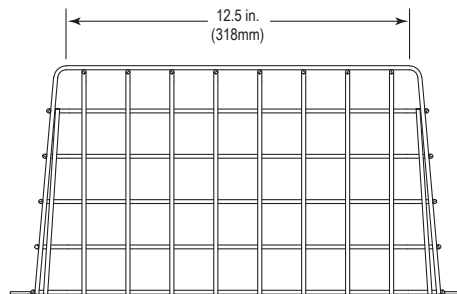

SECTION B-B

SECTION A-A

INSTALLATION INSTRUCTIONS

1. Center and place wire guard over device or product to be protected and mark all 6 hole locations with pencil or marker.
2. Drill all 6 holes using 1/4" diameter drill 1-1/2" deep.
3. Insert anchors into drilled holes.
4. Place wire guard in position, insert screws and tighten.

STI-9615

STI-9664

MISCELLANEOUS WIRE CAGES

STI-9705	7.4 x 6.15 x 3.39"	STI-9731	12 x 12 x 8"
STI-9708	7.49 x 6.74 x 6.09"	STI-9732	18 x 15 x 13"
STI-9711	8.26 x 8.26 x 3.54"	STI-9880	10.45 x 62.75 x 6.2"
STI-9714	8.55 x 8.55 x 6.23"	STI-9881	10.45 x 98.25 x 6.2"
STI-9717	6.1 x 9.3 x 2.4"	STI-101075	10 x 10 x (63 to 75)"
STI-9720	6.1 x 9.3 x 4.9"	STI-241416	33.25 x 23.29 x 16"
STI-9729	7 x 7 x 7"	STI-282121	39.06 x 32.01 x 21.29"
STI-9730	12 x 12 x 12"		