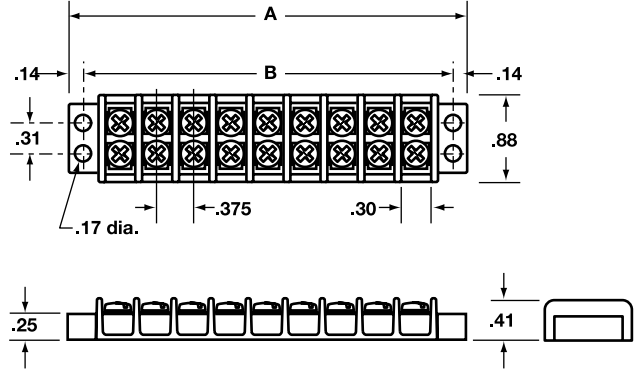

WIRE TERMINATION

WWW.IDEALIND.COM • 1-800-435-0705 CUSTOMER ASSISTANCE

89-300 Series Terminal Strip Dimensions

No. of Poles	Dimensions		Cat. No.
	A	B	
2	1.40	1.12	89.302
4	2.16	1.88	89-304
6	2.90	2.62	89-306
8	3.66	3.38	89-308
10	4.40	4.12	89-310
12	5.16	4.88	89-312

Max. electrical rating 30A/250V when used with optional quick-connects