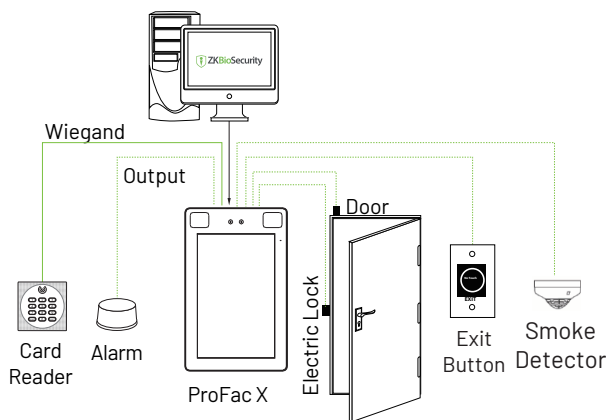

SPECIFICATIONS:

Capacity

Faces: 50,000 (1:N)
Palms: 5,000 (1:N)
Users/Cards: 50,000
Transactions: 1,000,000
User Photos: 30,000
Event Photos: 10,000

Compatibility

Security Relay Box
Wiegand / RS485 / RS232 Secondary Reader with Fingerprint / RFID / Barcode / QR-Code ZKBioSecurity Software

Hardware

900MHz Dual Core Customized AI CPU
512 MB RAM / 8G Flash
8" Bright Light (400lux) IPS Touch LCD
125KHz EM Reader/ 13.56MHz MF (optional)
Adjustable Light Brightness LED
Hi-Fi Voice
Receiver Sensitivity Microphone
Distance detection Sensor
Reset Button and Tamper Switch

Access Control Interface

Lock Relay Output
Alarm Output / Auxiliary Input
Exit Button / Door Sensor

Special Functions

IIP68& IK04
0.3s High Speed Facial Verification
Live Face Detection
Event Snapshot
Communication Https Encrypted (optional)

Standard Functions

Access Levels, Groups, Holidays, DST, Duress Mode (password), Anti-Passback, Record Query, Custom Wallpaper & Screen Saver, Tamper Switch Alarm

Communication

TCP / IP
Wiegand Input / Output
Wi-Fi (optional)
RS485 / RS232

Additional Info

Face Algorithm: ZKLiveFace 5.8
Working Temp.: -22 F to 140 F
Working Humidity: < 93%
Storage Temp: -40 F to 149 F
Storage Humidity: < 93%
Net Weight: 1.88 lbs
Dimension (HLD): 8.9 x 5.6 x 1 inches

Power

Operating Voltage 12V DC
Current Draw < 2,000mA

CONFIGURATION: