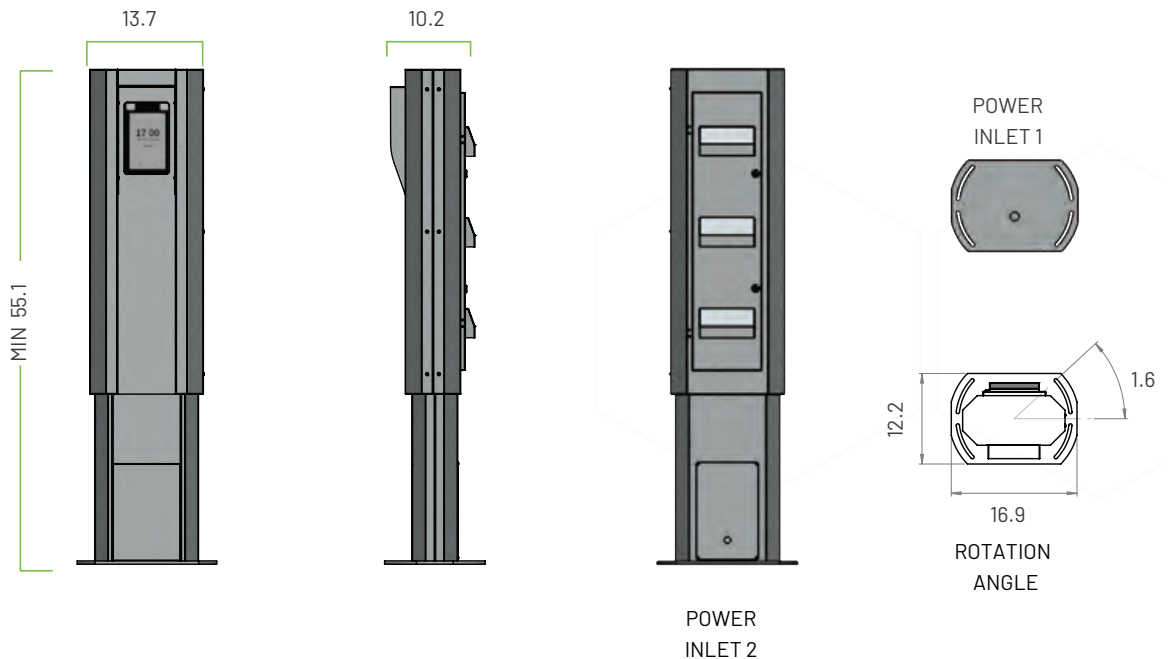

DIMENSIONS (IN):

ZKTeco USA

1600 Union Hill Rd., Alpharetta GA 30005

Phone: (862) 505 - 2101 • Fax: (862) 204 - 5906 • sales@zkt.ecousa.com • www.zkt.ecousa.com

© Copyright 2019. ZK Teco Inc. ZKTeco Logo and ZK Teco USA Logo have registered trademarks of ZK Teco or a related company.

All other product and company names mentioned are used for identification purposes only and may be trademarks of their respective owners.

All specifications are subject to change without notice. All rights reserved.