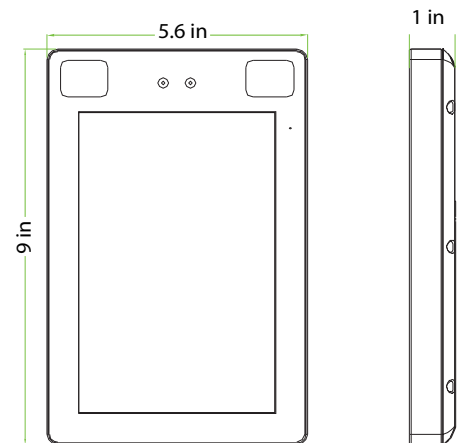

Additional Info

Face Algorithm: ZKLiveFace 5.8
Working Temp.: -22 F to 140 F
Working Humidity: < 93%
Storage Temp: -40 F to 149 F
Storage Humidity: < 93%
Net Weight: 1.88 lbs
Dimension (HLD): 8.9 x 5.6 x 1 inches

Power

Operating Voltage 12V DC
Current Draw < 2,000mA

CONFIGURATION:

DIMENSIONS (IN):

SF1008-WP ADJUSTABLE STAND:

Dimensions (LxWxB): 66.9 x 13.7 x 10.2 inches

Metal: Mild Steel

Coating: Powder coat