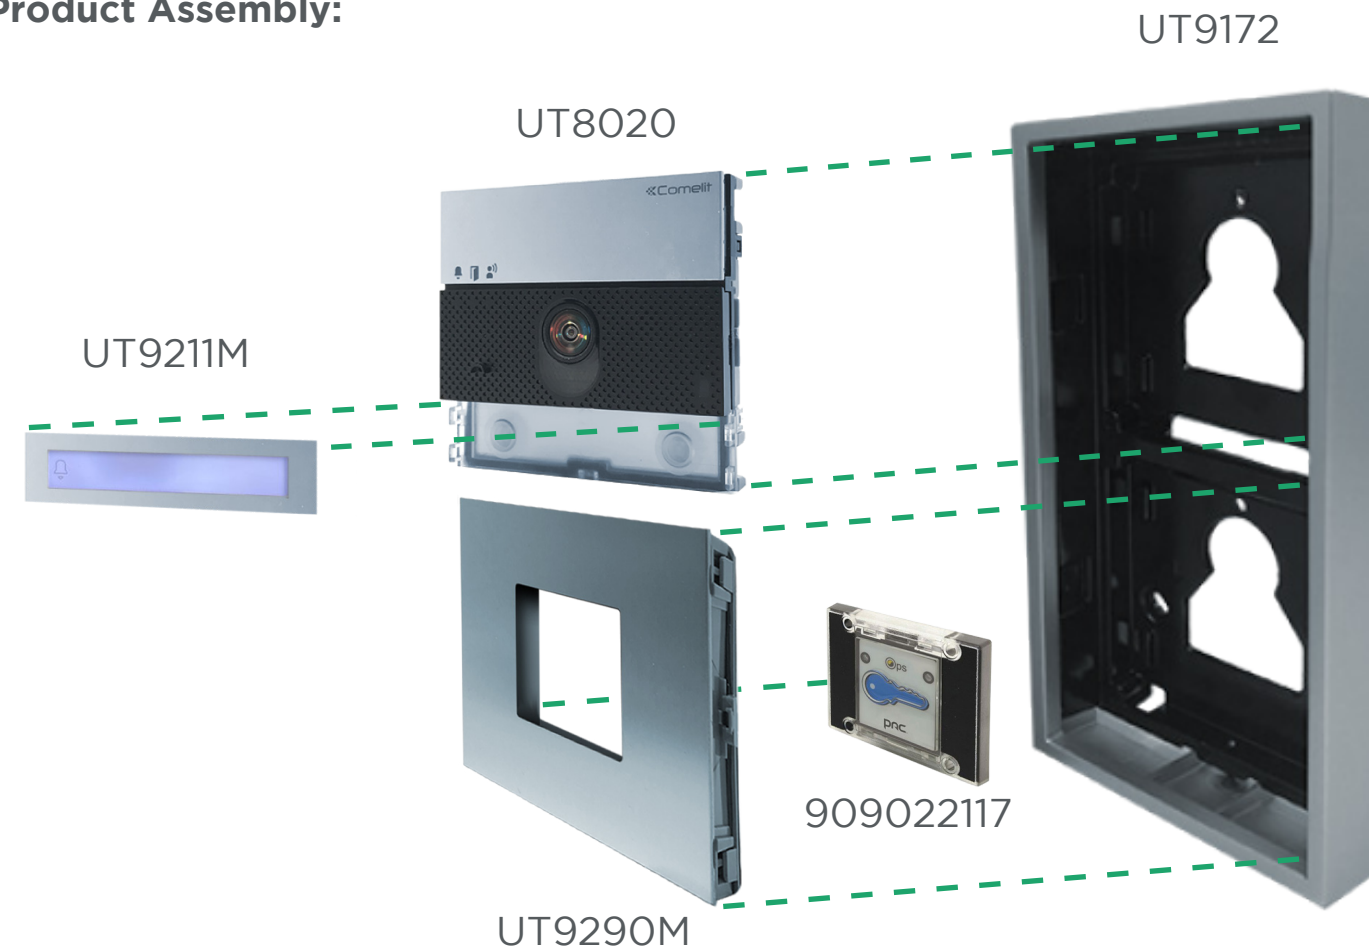

Product Assembly: