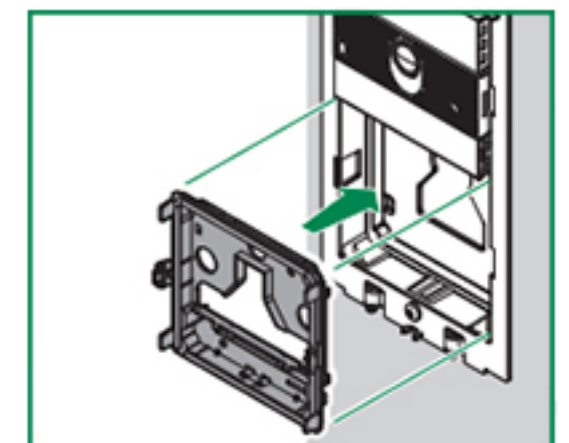

Module Mounting Piece