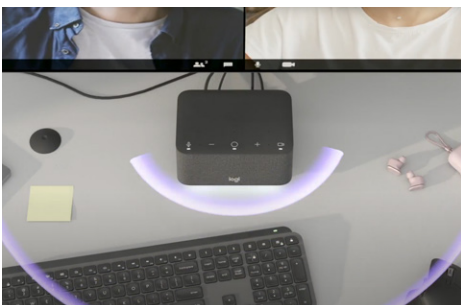

HEAR & BE HEARD CLEARLY

Noise-canceling Speakerphone

Six beamforming microphones help capture your voice clearly while advanced algorithms suppress unwanted background noise.