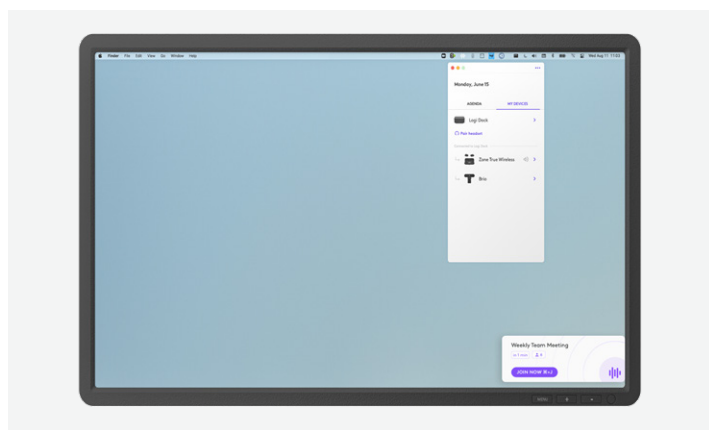

Calendar Integration with Tune

With calendar integration² via Logi Tune, you can stay on top of your day, get informed of upcoming appointments, and quickly join meetings with a simple touch of a button.