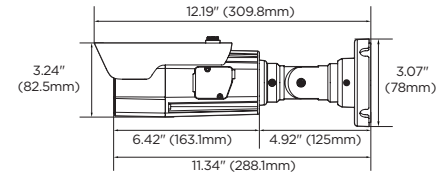

Accessories (optional)

DWC-BLJUNC-W
Junction box

DW-POEinjector
PoE injector

DWC-PMB-WLW
Pole mount bracket

Dimensions

Unit: Inch (mm)

Specifications

IMAGE	
Image sensor	4K 1/2.8" CMOS sensor
Total pixels	3964(H) X 2228(V)
Active pixels	3840(H) x 2160(V)
Minimum scene illumination	0.09 lux (color) 0 lux (B/W)
S/N ratio	50dB
Test monitor video output	Local video output CVBS 1.0V p-p (75Ω), 4:3 aspect ratio
LENS	
Focal length	2.7-13.5mm, F1.4
Lens type	Vari-focal p-iris lens with motorized zoom and auto-focus
Horizontal Field of view (HFOV)	33.1°-90.3°
Vertical Field of view (VFOV)	18.9°-49°
IR distance	140ft range
Optical zoom / digital zoom	5x optical zoom
I/O	
Audio input/output	1 (1.0Vrms, 3K ohm) input/1 output
Audio compression	G.711
Alarm input/output	1 input/1 output
Event trigger	Motion alarm, network loss, temperature anomaly, illegal login, schedule, sensor detection
INTELLIGENT VIDEO ANALYTICS	
Deep learning analytics	Deep Learning object tracking
Analytics filters	Zones and lines, tamper, metadata, intrusion, line crossing, counting, counting lines, appear, disappear, stopped, enter, exit, direction, tailgating, dwell, logical rules
OPERATIONAL	
Shutter mode	Auto, manual, anti-flicker, slow shutter
Shutter speed	1/15 - 1/32000
Slow shutter	1/2, 1/3, 1/5, 1/6, 1/7.5, 1/10
Auto gain control	Auto
Day and night	TDN, Auto, day (color), night (B/W)
Smart DNR™ 3D Digital Noise Reduction	3D-DNR
Wide Dynamic Range (WDR)	True WDR
Wide Dynamic Range (WDR) dB	120dB
White balance	Yes
Privacy zones	16 programmable privacy masks
Mirror and flip	Yes
Alarm notifications	Notifications via email, FTP, alarm output and SD card recording
Memory slot	Micro SD/SDHC/SDXC class 10 card (not included)
NETWORK	
LAN	1000Base-T (1Gbps)
Video compression type	H.265, H.264, MJPEG H.265: 3840x2160, 2592x1944, 2560x1440, 1920x1080, 1280x720, 640x480, 640x360, 352x288, 352x240 H.264: 3840x2160, 2592x1944, 2560x1440, 1920x1080, 1280x720, 640x480, 640x360, 352x288, 352x240 MJPEG: 1920x1080, 1280x720, 800x600, 768x432, 704x576, 704x480, 640x480, 640x360, 352x288, 352x240
Resolution	
Frame rate	Up to 30fps at all resolutions
Video bitrate	100Kbps - 25Mbps, multi-rate for preview and recording
Bitrate control	Multi-streaming CBR/VBR at H.265 (controllable frame rate and bandwidth)
Streaming capability	dual-stream at different rates and resolutions
IP	IPv4
Protocol	TCP/IP, UDP, AutoIP, RTP (UDP/TCP), RTSP, NTP, HTTP, HTTPS, SSL, DNS, DDNS, DHCP, FTP, SMTP, ICMP, SNMPv1/v2/v3 (MIB-2), ONVIF
Security	HTTPS (TLS), IP filtering, 802.1x, digest authentication
SIP/VoIP support	SIP VoIP
ONVIF conformance	Yes
Web viewer	OS: Windows®, Mac® OS, Linux® Browser: Internet Explorer®, Google Chrome®, Mozilla Firefox®, Safari™
Video management software	DW Spectrum™ IPVMS
ENVIRONMENTAL	
Operating temperature	-40°F - 122°F (-40°C - 50°C)
Operating humidity	10-90% RH, (non-condensing)
IK rating	IK10 impact-resistant
IP rating	IP67-rated
Other certifications	CE, FCC, RoHS, UL, NDAA
ELECTRICAL	
Power requirement	DC12V, PoE IEEE 802.3at PoE+ Class4 (Adapter not included)
Power consumption	DC12V: 13.2W, 1.1A PoE: 14.8W, 0.308mA
MECHANICAL	
Material	Aluminum die-casting bullet housing
Dimensions	12.2" x 3.81" (310 x 97mm)
Weight	2.64 lbs (1.2 kg)
Warranty	5 year warranty