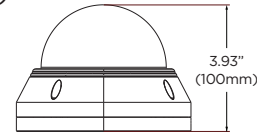

Mounting accessories (Optional)

DWC-MV9CMJ2
Ceiling mount
bracket and
junction box

DWC-MV9JUNC2
Junction box

DWC-MV9WMJ2
Wall mount bracket
and junction box

Dimensions

Unit: Inch (mm)

Specifications

IMAGE	
Image sensor	4MP 1/3" CMOS
Total pixels	2560 x 1440
Minimum scene illumination	0.005 lux (color) 0.0 lux (B/W)
S/N ratio	50dB
LENS	
Focal length	2.8 - 12mm, F1.4
Lens type	Vari-focal lens with motorized zoom and auto-focus
Field of view (FoV)	92°-31°
IR distance	164ft range
I/O	
Audio in / out	1 audio input and 1 microphone built-in/ 1 output
Audio compression	G.711A / U
Event Trigger	Motion alarm/sensor alarm
Pre-Post Recording	Pre: 1-5 sec. Post: 1-120 sec.
OPERATIONAL	
Shutter mode	Auto, manual
Shutter speed	1/2s - 1/100000s
Auto gain control	Auto
Day / night	Auto, day (color), night (B/W), schedule
Smart DNR™ 3D digital noise reduction	3D DNR
Wide dynamic range (WDR)	True WDR low, middle, high
Wide dynamic range (WDR) dB	120dB
Privacy zone	8 programmable privacy masks
Video analytics	Line crossing, perimeter intrusion, video tampering detection (scene change, video blur, abnormal color detection)
Backlight compensation (BLC)	Yes
Mirror and flip	Yes
Alarm notifications	Notifications via email or FTP server
Memory slot	Micro SD / SDHC / SDXC card up to 256GB (card not included)
NETWORK	
LAN	802.3 compliance 10/100 LAN
Video compression type	H.265, H.264, MJPEG
Resolution	4MP, 3MP, 2MP, 1080P, 720P, D1, 480x240, CIF (60Hz: 1 - 30fps; 50Hz: 1-25fps)
Frame rate	Up to 30fps at all resolutions
Video bitrate	64 Kbps - 8 Mbps
Bitrate control	Multi-streaming CBR/VBR at H.264/ H.265 (controllable frame rate and bandwidth)
Streaming capability	Dual-stream at different rates and resolutions
IP	IPv4, IPv6
Protocol	UDP, IPv4, IPv6, DHCP, NTP, RTSP, RTP, RTCP, IGMP, IGMP, PPPoE, DDNS, SMTP, FTP, SNMP, HTTP, 802.1x, UPnP, HTTPs, QoS
Security	IP filtering, MAC filtering, authentication (ID/PW), SSL/TLS
ONVIF conformance	Yes
Web viewer	OS: Windows®, Mac® OS, Linux® Browser: MS Edge, IE, Chrome, Firefox
Video management software	DW Spectrum® IPVMS
ENVIRONMENTAL	
Operating temperature	-22°F - 140°F (-30°C - 60°C)
Operating humidity	0-95% RH (non-condensing)
IP rating	IP67-rated
IK rating	IK10 impact-resistant
Other certifications	FCC, CE, ROHS, ONVIF, NDA A
ELECTRICAL	
Power requirement	DC 12V, PoE IEEE 802.3af Class 3. (Adapter not included)
Power consumption	<7.5W
MECHANICAL	
Material	Metal vandal housing, polycarbonate dome
Dimensions	5.55" x 3.93" (141 x 100 mm)
Weight	1.94 lb (0.88 kg)
Warranty	5 year warranty