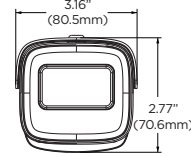

Mounting accessories (Optional)

DWC-MBTJUNCW
Junction box

Dimensions

Unit: Inch (mm)

Specifications

IMAGE	
Image sensor	4MP 1/3" CMOS
Total pixels	2560 x 1440
Minimum scene illumination	0.005 lux (color) 0.0 lux (B/W)
S/N ratio	50dB
LENS	
Focal length	2.8 - 12mm, F1.4
Lens type	Vari-focal lens with motorized zoom and auto-focus
Field of view (FoV)	92°-31°
IR distance	164ft range
I/O	
Audio in / out	1 audio input and 1 microphone built-in
Audio compression	G.711A / U
Event Trigger	Motion alarm/sensor alarm
Pre-Post Recording	Pre: 1-5 sec. Post: 1-120 sec.
OPERATIONAL	
Shutter mode	Auto, manual
Shutter speed	1/2s - 1/100000s
Auto gain control	Auto
Day / night	Auto, day (color), night (B/W), schedule
Smart DNR™ 3D digital noise reduction	3D DNR
Wide dynamic range (WDR)	True WDR low, middle, high
Wide dynamic range (WDR) dB	120dB
Privacy zone	8 programmable privacy masks
Video analytics	Line crossing, perimeter intrusion, video tampering detection (scene change, video blur, abnormal color detection)
Backlight compensation (BLC)	Yes
Mirror and flip	Yes
Alarm notifications	Notifications via email or FTP server
Memory slot	Micro SD / SDHC / SDXC card up to 256GB (card not included)
NETWORK	
LAN	802.3 compliance 10/100 LAN
Video compression type	H.265, H.264, MJPEG
Resolution	4MP, 3MP, 2.1MP/1080P, 720P, D1, 480x240, CIF (60Hz: 1 - 30fps; 50Hz: 1-25fps)
Frame rate	Up to 30fps at all resolutions
Video bitrate	64 Kbps - 8 Mbps
Bitrate control	Multi-streaming CBR/VBR at H.264/ H.265 (controllable frame rate and bandwidth)
Streaming capability	Dual-stream at different rates and resolutions
IP	IPv4, IPv6
Protocol	UDP, IPv4, IPv6, DHCP, NTP, RTSP, RTP, RTCP, ICMP, IGMP, PPPoE, DDNS, SMTP, FTP, SNMP, HTTP, 802.1x, UPnP, HTTPs, QoS
Security	IP filtering, MAC filtering, authentication (ID/PW), SSL/TSL
ONVIF conformance	Yes
Web viewer	OS: Windows®, Mac® OS, Linux® Browser: MS Edge, IE, Chrome, Firefox
Video management software	DW Spectrum™ IPVMS
ENVIRONMENTAL	
Operating temperature	-22°F - 140°F (-30°C - 60°C)
Operating humidity	0-95% RH (non-condensing)
IP rating	IP67-rated
IK rating	IK10 impact-resistant
Other certifications	FCC, CE, ROHS, ONVIF, NDA A
ELECTRICAL	
Power requirement	DC 12V, PoE IEEE 802.3af Class 3. (Adapter not included)
Power consumption	<8W
MECHANICAL	
Material	Metal bullet housing
Dimensions	8.69" x 3.16" x 2.77" (220.8 x 80.5 x 70.6 mm)
Weight	1.52 lb (0.69 kg)
Warranty	5 year warranty