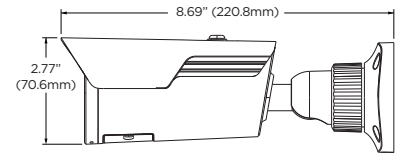

Mounting accessories (Optional)

DWC-MBTJUNCW
Junction box

Dimensions

Unit: Inch (mm)

Specifications

IMAGE	
Image sensor	4MP 1/3" CMOS
Total pixels	2560 x 1440
Minimum scene illumination	0.005 lux (color) 0.0 lux (B/W)
S/N ratio	50dB
LENS	
Focal length	2.8 - 12mm, F1.4
Lens type	Vari-focal lens with motorized zoom and auto-focus
Field of view (FoV)	92°-31°
IR distance	164ft range
I/O	
Audio in / out	1 audio input and 1 microphone built-in
Audio compression	G.711A / U
Event Trigger	Motion alarm/sensor alarm
Pre-Post Recording	Pre: 1-5 sec. Post: 1-120 sec.
OPERATIONAL	
Shutter mode	Auto, manual
Shutter speed	1/2s - 1/100000s
Auto gain control	Auto
Day / night	Auto, day (color), night (B/W), schedule
Smart DNR™ 3D digital noise reduction	3D DNR
Wide dynamic range (WDR)	True WDR low, middle, high
Wide dynamic range (WDR) dB	120dB
Privacy zone	8 programmable privacy masks
Video analytics	Line crossing, perimeter intrusion, video tampering detection (scene change, video blur, abnormal color detection)
Backlight compensation (BLC)	Yes
Mirror and flip	Yes
Alarm notifications	Notifications via email or FTP server
Memory slot	Micro SD / SDHC / SDXC card up to 256GB (card not included)
NETWORK	
LAN	802.3 compliance 10/100 LAN
Video compression type	H.265, H.264, MJPEG
Resolution	4MP, 3MP, 2.1MP/1080P, 720P, D1, 480x240, CIF (60Hz: 1 - 30fps; 50Hz: 1-25fps)
Frame rate	Up to 30fps at all resolutions
Video bitrate	64 Kbps - 8 Mbps
Bitrate control	Multi-streaming CBR/VBR at H.264/ H.265 (controllable frame rate and bandwidth)
Streaming capability	Dual-stream at different rates and resolutions
IP	IPv4, IPv6
Protocol	UDP, IPv4, IPv6, DHCP, NTP, RTSP, RTP, RTCP, ICMP, IGMP, PPPoE, DDNS, SMTP, FTP, SNMP, HTTP, 802.1x, UPnP, HTTPs, QoS
Security	IP filtering, MAC filtering, authentication (ID/PW), SSL/TSL
ONVIF conformance	Yes
Web viewer	OS: Windows®, Mac® OS, Linux® Browser: MS Edge, IE, Chrome, Firefox
Video management software	DW Spectrum™ IPVMS
ENVIRONMENTAL	
Operating temperature	-22°F - 140°F (-30°C - 60°C)
Operating humidity	0-95% RH (non-condensing)
IP rating	IP67-rated
IK rating	IK10 impact-resistant
Other certifications	FCC, CE, ROHS, ONVIF, NDA A
ELECTRICAL	
Power requirement	DC 12V, PoE IEEE 802.3af Class 3. (Adapter not included)
Power consumption	<8W
MECHANICAL	
Material	Metal bullet housing
Dimensions	8.69" x 3.16" x 2.77" (220.8 x 80.5 x 70.6 mm)
Weight	1.52 lb (0.69 kg)
Warranty	5 year warranty