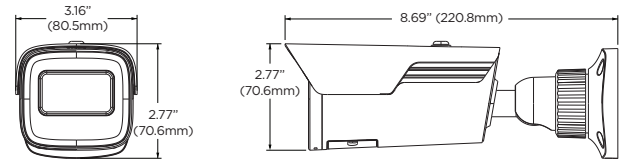

Mounting accessories (Optional)

Dimensions

Unit: Inch (mm)

Specifications

IMAGE	
Image sensor	4MP 1/3" CMOS
Total pixels	2560 x 1440
Minimum scene illumination	0.005 lux (color) 0.0 lux (B/W)
S/N ratio	50dB
LENS	
Focal length	2.8mm, F1.6
Lens type	Fixed lens
Field of view (FoV)	94°
IR distance	164ft range
I/O	
Audio in / out	1 audio input and 1 microphone built-in
Audio compression	G.711A / U
Event Trigger	Motion alarm/sensor alarm
Pre-Post Recording	Pre: 1-5 sec. Post: 1-120 sec.
OPERATIONAL	
Shutter mode	Auto, manual
Shutter speed	1/2s - 1/100000s
Auto gain control	Auto
Day / night	Auto, day (color), night (B/W), schedule
Smart DNR™ 3D digital noise reduction	3D DNR
Wide dynamic range (WDR)	True WDR low, middle, high
Wide dynamic range (WDR) dB	120dB
Privacy zone	8 programmable privacy masks
Video analytics	Line crossing, perimeter intrusion, video tampering detection (scene change, video blur, abnormal color detection)
Backlight compensation (BLC)	Yes
Mirror and flip	Yes
Alarm notifications	Notifications via email or FTP server
Memory slot	Micro SD / SDHC / SDXC card up to 256GB (card not included)
NETWORK	
LAN	802.3 compliance 10/100 LAN
Video compression type	H.265, H.264, MJPEG
Resolution	4MP, 3MP, 2.1MP/1080P, 720P, D1, 480x240, CIF (60Hz: 1 - 30fps; 50Hz: 1-25fps)
Frame rate	Up to 30fps at all resolutions
Video bitrate	64 Kbps - 8 Mbps
Bitrate control	Multi-streaming CBR/VBR at H.264/ H.265 (controllable frame rate and bandwidth)
Streaming capability	Dual-stream at different rates and resolutions
IP	IPv4, IPv6
Protocol	UDP, IPv4, IPv6, DHCP, NTP, RTSP, RTP, RTCP, ICMP, IGMP, PPPoE, DDNS, SMTP, FTP, SNMP, HTTP, 802.1x, UPnP, HTTPS, QoS
Security	IP filtering, MAC filtering, authentication (ID/PW), SSL/TLS
ONVIF conformance	Yes
Web viewer	OS: Windows®, Mac® OS, Linux® Browser: MS Edge, IE, Chrome, Firefox
Video management software	DW Spectrum® IPVMS
ENVIRONMENTAL	
Operating temperature	-22°F - 140°F (-30°C - 60°C)
Operating humidity	0-95% RH (non-condensing)
IP rating	IP67-rated
IK rating	IK10 impact-resistant
Other certifications	FCC, CE, ROHS, ONVIF, NDA A
ELECTRICAL	
Power requirement	DC 12V, PoE IEEE 802.3af Class 3. (Adapter not included)
Power consumption	<8W
MECHANICAL	
Material	Metal bullet housing
Dimensions	8.69" x 3.16" x 2.77" (220.8 x 80.5 x 70.6 mm)
Weight	1.52 lb (0.69 kg)
Warranty	5 year warranty