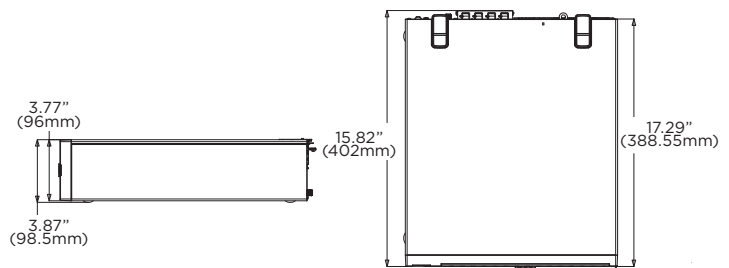

Dimensions

Unit: inch (mm)

Specifications

DESCRIPTION		Blackjack DX
Included IP licenses		4
Form factor		Slim Desktop
Operating system	Windows [®] 10	DW-BJDX71XXT
	OS on SSD	m.2 SSD
CPU		Intel [®] i7 processor
Memory		16GB
Ethernet port		1x 1G Ethernet, 1x 2.5G Ethernet
System	Max video storage rate (Mbps)	480 Mbps
	Maximum HDD	2 x 3.5 SATA HDD
Storage	Maximum storage	20TB
	RAID options	N/A
USB interface		Yes
Video-out	Outputs	1x true HD, 1x DP for system configuration. Maximum 1 display output at a time.
	Video card	Onboard Intel HD Graphics
	Resolution	True HD: 4096x2160@60Hz . DP: 7680x4320@60Hz / 5120x3200@120Hz
Pre-loaded VMS software		DW Spectrum [®] IPVMS Server
Remote clients		Cross-platform - Windows [®] , Linux Ubuntu [®] and Mac [®]
Mobile apps		iOS [®] and Android [®]
Keyboard and mouse		Included
Power supply		300W**
Operating temperature		41°F-104°F (5°C-40°C)
Operating humidity		20-90% RH
Dimension (WxDxH)		13.1" x 3.8" x 15.6" (334 x 97 x 402 mm)
Other certification		FCC, CE, RoHS, NDAA, TAA
Warranty		5 year limited