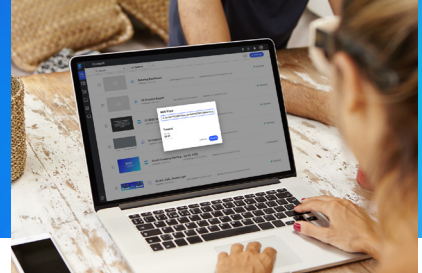

An Unprecedented Digital Signage Bundle Offer!

Combine the power of Skykit Beam's content management system with the renowned Bravia display line from Sony Electronics!

Skykit and Sony Team Up For a **Winning Combination**

With Beam, you can seamlessly update messaging and promotions, whether it's in stores, restaurants, on campus, or in a warehouse. Paired with Sony Professional Bravia 4k displays, known for their spectacular 4K images, you'll take your ability to communicate to a whole new level.

Streamlined Communications

With Skykit Beam, easily upload, update, and display content in real-time across multiple screens, ensuring your audience has access to the most current information.

Stunning Display

- FEATURES**
- ✓ Portrait or Landscape Use
 - ✓ Pro-Mode Technology
 - ✓ Embedded HTML5 IP, Mirroring and IP Control
 - ✓ 24/7 Operation High-Performance SoC
 - ✓ Low Energy Use
 - ✓ Landscape, Portrait and Tilt
 - ✓ Wall-Mount Adjuster, giving extra flexibility for mounting
 - ✓ Display Sizes Ranging From 32-98"