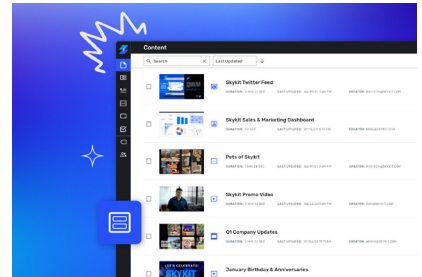

An Unprecedented Digital Signage Bundle Offer!

Combine the power of Skykit Beam's content management system with the renowned Bravia display line from Sony Electronics!

Skykit and Sony Team Up For a **Winning Combination**

With Beam, you can seamlessly update messaging and promotions, whether it's in stores, restaurants, on campus, or in a warehouse. Paired with Sony Professional Bravia 4k displays, known for their spectacular 4K images, you'll take your ability to communicate to a whole new level.

Streamlined Communications

With Skykit Beam, easily upload, update, and display content in real-time across multiple screens, ensuring your audience has access to the most current information.

Stunning Display

- FEATURES**
- ✓ Portrait or Landscape Use
 - ✓ Pro-Mode Technology
 - ✓ Embedded HTML5 IP, Mirroring and IP Control
 - ✓ 24/7 Operation High-Performance SoC
 - ✓ Low Energy Use
 - ✓ Landscape, Portrait and Tilt
 - ✓ Wall-Mount Adjuster, giving extra flexibility for mounting
 - ✓ Display Sizes Ranging From 32-98"