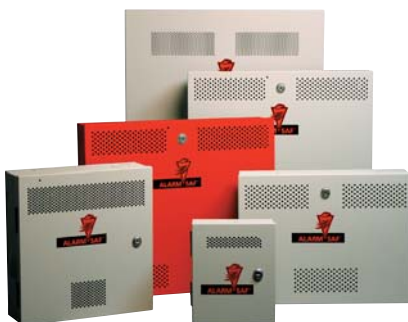

BATTERY CABINETS

- Expand battery capacity of any system
- Cabinets with batteries supplied with harness
- Key lockable

Order #	Model #	Output Voltage	Ah Capacity	Size (inches) H x W x D	Notes
00322	BC-01V			8 x 7 x 3	Vented
00323	BC-02V			12 x 12 x 4	Vented
00313	BC-02-12-2B7	12	14	12 x 12 x 4	Vented, Battery Harness, 2 Batteries
00314	BC-02-24-2B7	24	7	12 x 12 x 4	Vented, Battery Harness, 2 Batteries
00303	BC-03			11 x 15 x 4	Vented
00304	BC-03-12-2B17	12	34	11 x 15 x 4	Vented, Battery Harness, 2 Batteries
00305	BC-03-24-2B17	24	17	11 x 15 x 4	Vented, Battery Harness, 2 Batteries
00315	BC-03-R			11 x 15 x 4	Vented, Red Cabinet
00306	BC-04			15 x 18 x 4	Vented
00307	BC-04-12-2B17	12	34	15 x 18 x 4	Vented, Battery Harness, 2 Batteries
00308	BC-04-24-2B17	24	17	15 x 18 x 4	Vented, Battery Harness, 2 Batteries
00309	BC-05			15 x 18 x 4	Vented, Shelf
00310	BC-05-12-3B17	12	51	15 x 18 x 4	Vented, Shelf, Bat Harness, 3 Batteries
00311	BC-05-12-4B17	12	68	15 x 18 x 4	Vented, Shelf, Bat Harness, 4 Batteries
00312	BC-05-24-4B17	24	34	15 x 18 x 4	Vented, Shelf, Bat Harness, 4 Batteries
00319	BC-09			20 x 24 x 5	Vented, removable cover
00325	BC-100*			12 x 16 x 7	Vented, Shelf, Tamper Switch*

*See sheet 52-344 for more info