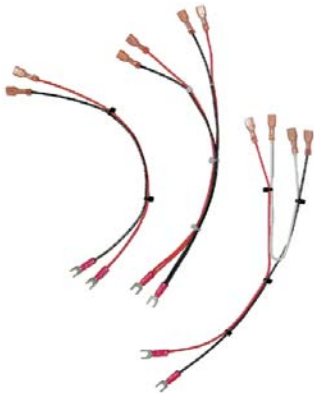

BATTERIES

- System backup power
- Rechargeable, lead-acid, gel type

Order #	Description	Voltage	Amphour	Length (in)	Width (in)	Height (in)	Weight (lb.)
00401	12V 4AH	12 VDC	4AH	3.54	2.76	4.13	3.8
00402	12V 7AH	12 VDC	7AH	5.95	2.56	3.86	5.7
00403	12V 17AH	12 VDC	17/18AH	7.13	2.99	6.57	12.8
00410	12V 12AH	12 VDC	12AH	5.95	4.0	3.86	9.2

BATTERY HARNESSSES

- Provide essential wiring for high current transfer

Order #	Model #	Connects
00503	BH-3B4P	Three 4Ah batteries for 12VDC @ 12Ah
00504	BH-4B4P	Four 4Ah batteries for 12VDC @ 16Ah
00505	BH-5B4P	Five 4Ah batteries for 12VDC @ 20Ah
00507	BH-4B4SP	Four 4Ah batteries for 24VDC @ 8Ah
00508	BH-1B7	One 4Ah battery for 12VDC @ 4Ah or one 7Ah battery for 12VDC @ 7Ah
00509	BH-2B7P	Two 4Ah batteries for 12VDC @ 8Ah or two 7Ah batteries for 12VDC @ 14Ah
00510	BH-2B7S	Two 4Ah batteries for 24VDC @ 4Ah or two 7Ah batteries for 24VDC @ 7Ah
00516	BH-1B17	One 17Ah battery for 12VDC @ 17Ah or one 12Ah battery for 12VDC @ 12Ah
00511	BH-2B17P	Two 17Ah batteries for 12VDC @ 34Ah or two 12Ah batteries for 12VDC @ 24Ah
00512	BH-2B17S	Two 17Ah batteries for 24VDC @ 17Ah or two 12Ah batteries for 24VDC @ 12Ah
00513	BH-3B17P	Three 17Ah batteries for 12VDC @ 51Ah or three 12Ah batteries for 12VDC @ 36Ah
00514	BH-4B17P	Four 17Ah batteries for 12VDC @ 68Ah or four 12Ah batteries for 12VDC @ 48Ah
00515	BH-4B17SP	Four 17Ah batteries for 24VDC @ 34Ah or four 12Ah batteries for 24VDC @ 24Ah
00517	BH-2B7S-48	Two 4Ah batteries for 24 VDC @ 4Ah or two 7Ah batteries for 24VDC @ 7Ah, 48" long
00526	BH-2B17S-15	Two 17Ah batteries for 24VDC @ 17Ah or two 12Ah batteries for 24VDC @ 12Ah, 15" long